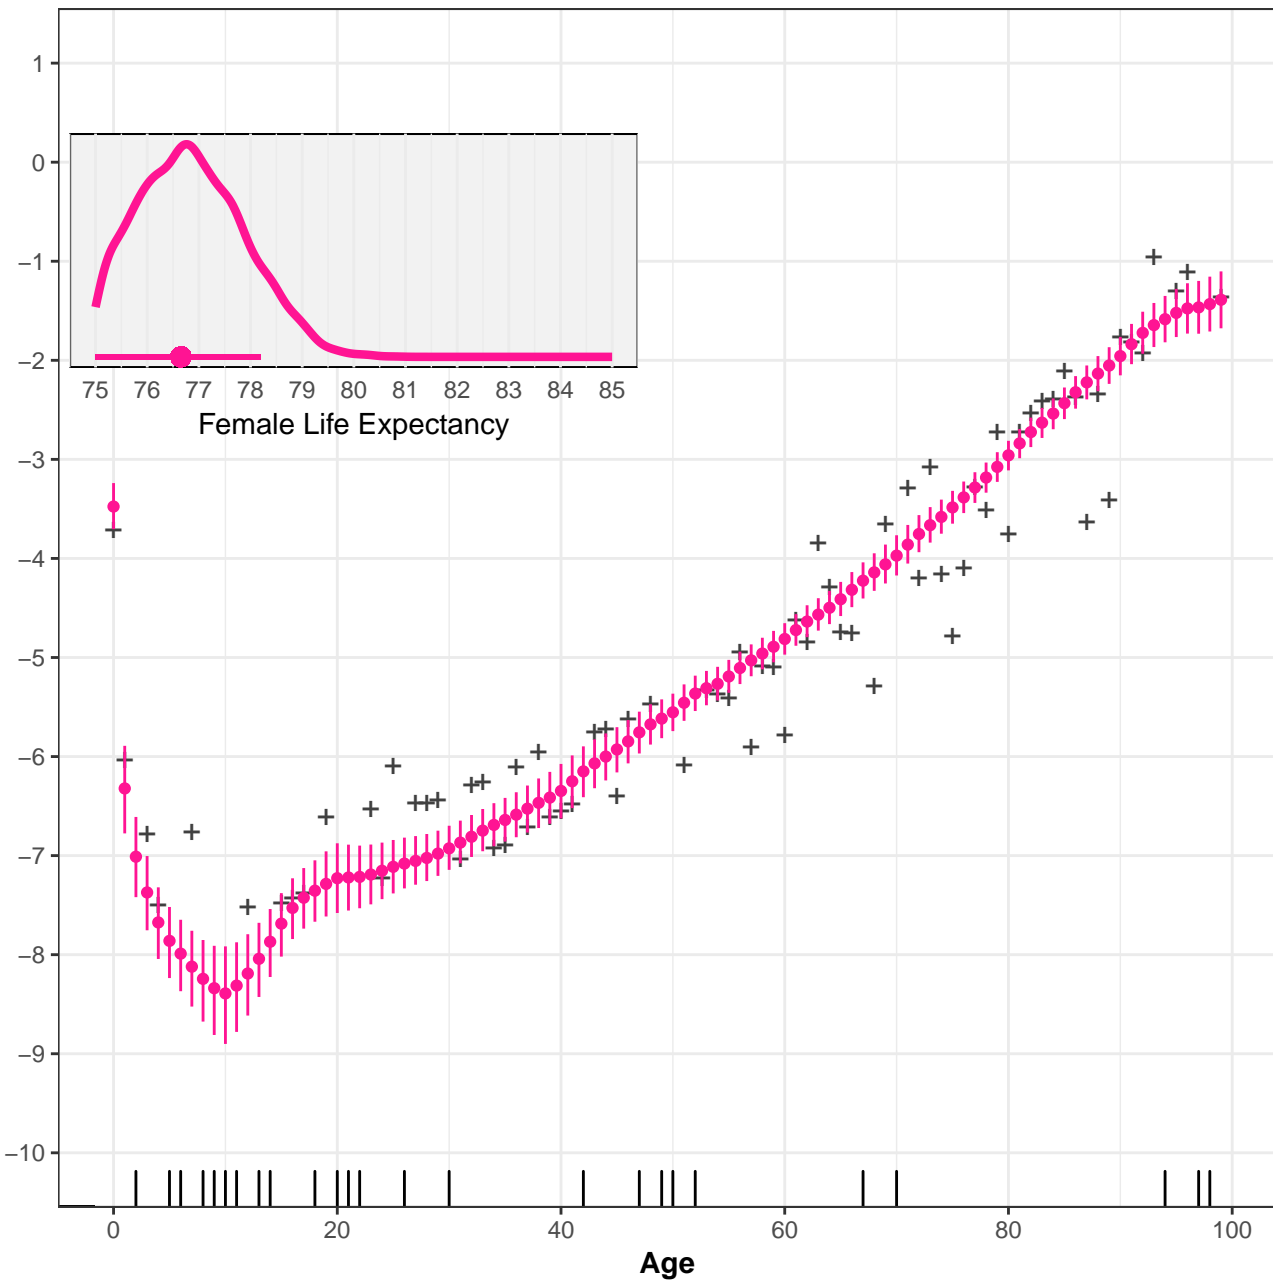

# 12001 Cruzeiro do Sul AC Female

# 12002 Tarauacá AC Female

# 12003 Sena Madureira AC Female