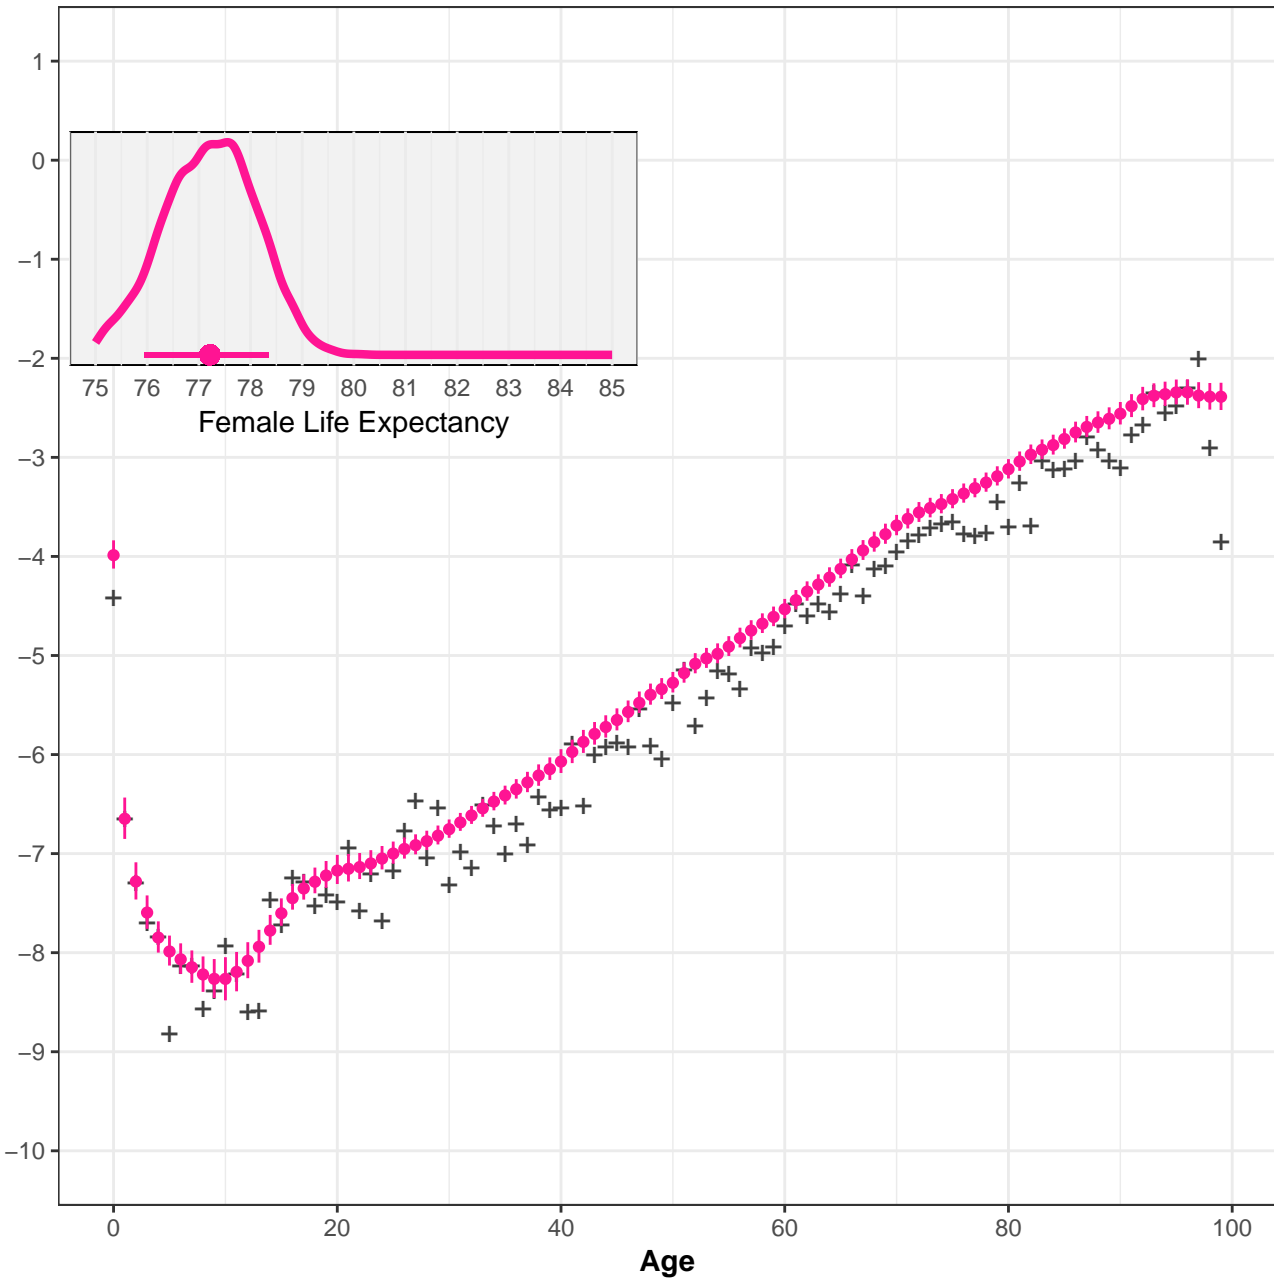

21001 Litoral Occidental Maranhense MA Female

21002 Aglomeração Urbana de São Luís MA Female

21003 Rosário MA Female

21004 Lençóis Maranhenses MA Female

21005 Baixada Maranhense MA Female

21006 Itapecuru Mirim MA Female

21007 Gurupi MA Female

21008 Pindaré MA Female

21009 Imperatriz MA Female

21010 Médio Mearim MA Female

21011 Alto Mearim e Grajaú MA Female

21012 Presidente Dutra MA Female

21013 Baixo Parnaíba Maranhense MA Female

21014 Chapadinha MA Female

21015 Codó MA Female

21016 Coelho Neto MA Female

21017 Caxias MA Female

21018 Chapadas do Alto Itapecuru MA Female

21019 Porto Franco MA Female

21020 Gerais de Balsas MA Female

21021 Chapadas das Mangabeiras MA Female