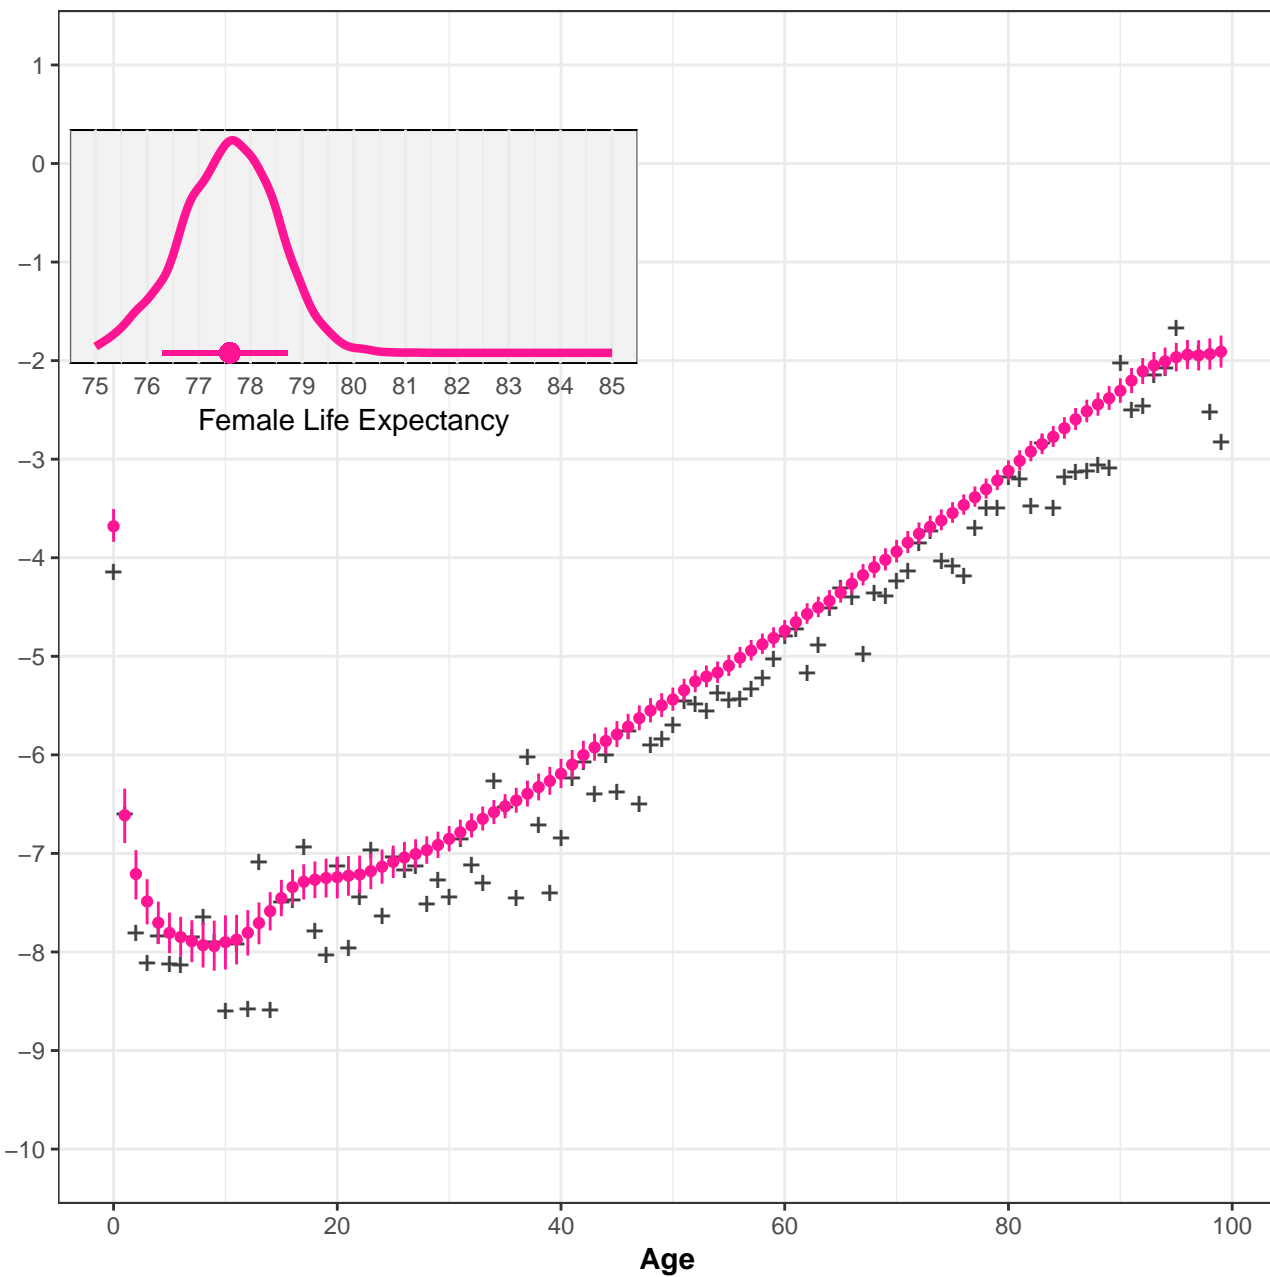

21007 Gurupi MA Female

21008 Pindaré MA Female

21009 Imperatriz MA Female

21010 Médio Mearim MA Female

21011 Alto Mearim e Grajaú MA Female

21012 Presidente Dutra MA Female

21013 Baixo Parnaíba Maranhense MA Female

21014 Chapadinha MA Female

21015 Codó MA Female

21016 Coelho Neto MA Female

21017 Caxias MA Female

21018 Chapadas do Alto Itapecuru MA Female

21019 Porto Franco MA Female

21020 Gerais de Balsas MA Female

21021 Chapadas das Mangabeiras MA Female