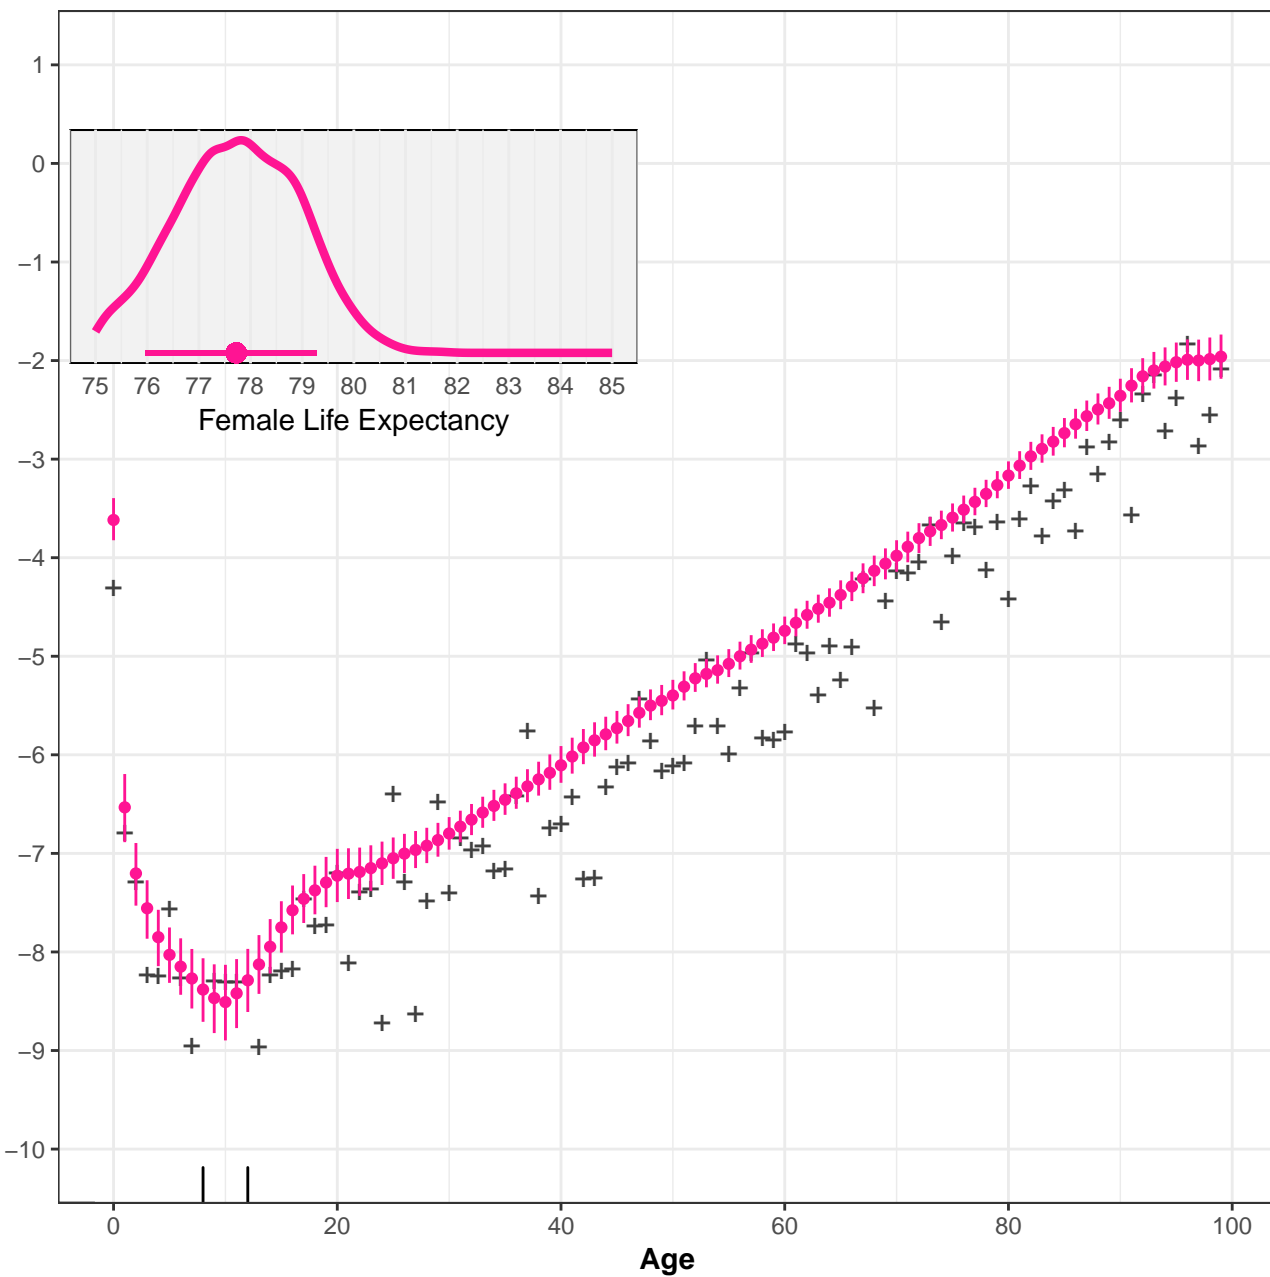

21001 Litoral Occidental Maranhense MA Female

21002 Aglomeração Urbana de São Luís MA Female

21003 Rosário MA Female

21004 Lençóis Maranhenses MA Female

21005 Baixada Maranhense MA Female

21006 Itapecuru Mirim MA Female

21007 Gurupi MA Female

21008 Pindaré MA Female

21009 Imperatriz MA Female

21010 Médio Mearim MA Female

21011 Alto Mearim e Grajaú MA Female

21012 Presidente Dutra MA Female

21013 Baixo Parnaíba Maranhense MA Female

21014 Chapadinha MA Female

21015 Codó MA Female

21016 Coelho Neto MA Female

21017 Caxias MA Female

21018 Chapadas do Alto Itapecuru MA Female

21019 Porto Franco MA Female

21020 Gerais de Balsas MA Female

21021 Chapadas das Mangabeiras MA Female