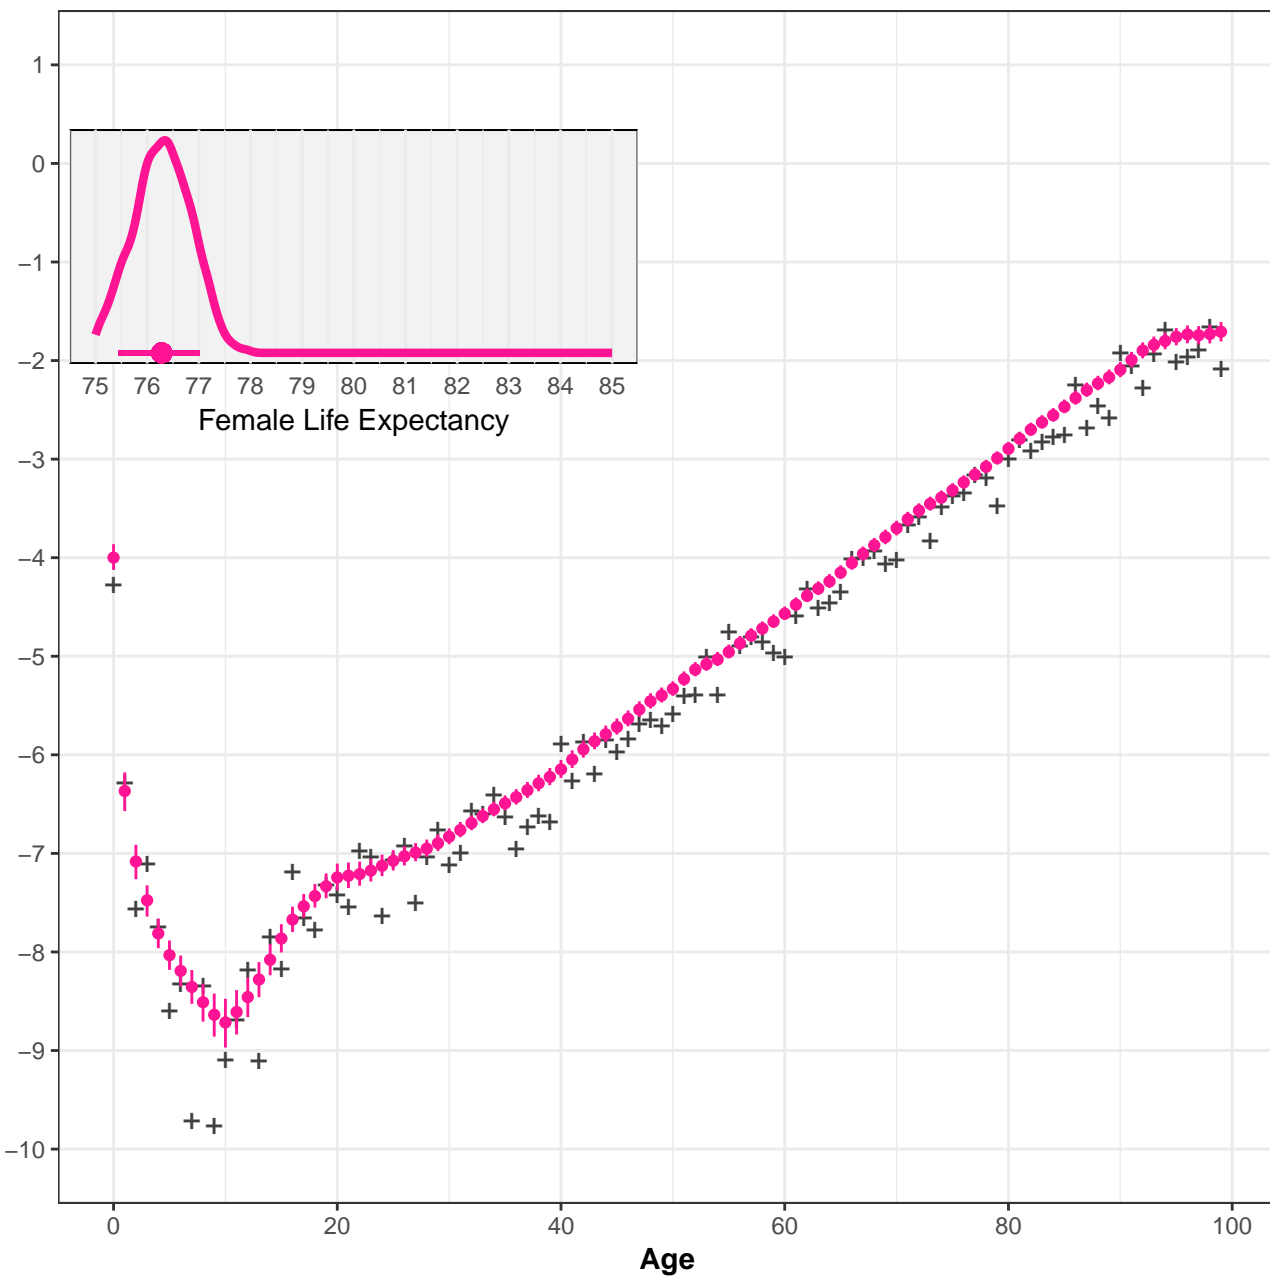

21001 Litoral Occidental Maranhense MA Female

21002 Aglomeração Urbana de São Luís MA Female

21003 Rosário MA Female

21004 Lençóis Maranhenses MA Female

21005 Baixada Maranhense MA Female

21006 Itapecuru Mirim MA Female

21007 Gurupi MA Female

21008 Pindaré MA Female

21009 Imperatriz MA Female

21010 Médio Mearim MA Female

21011 Alto Mearim e Grajaú MA Female

21012 Presidente Dutra MA Female

21013 Baixo Parnaíba Maranhense MA Female

21014 Chapadinha MA Female

21015 Codó MA Female

21016 Coelho Neto MA Female

21017 Caxias MA Female

21018 Chapadas do Alto Itapecuru MA Female

21019 Porto Franco MA Female

21020 Gerais de Balsas MA Female

21021 Chapadas das Mangabeiras MA Female