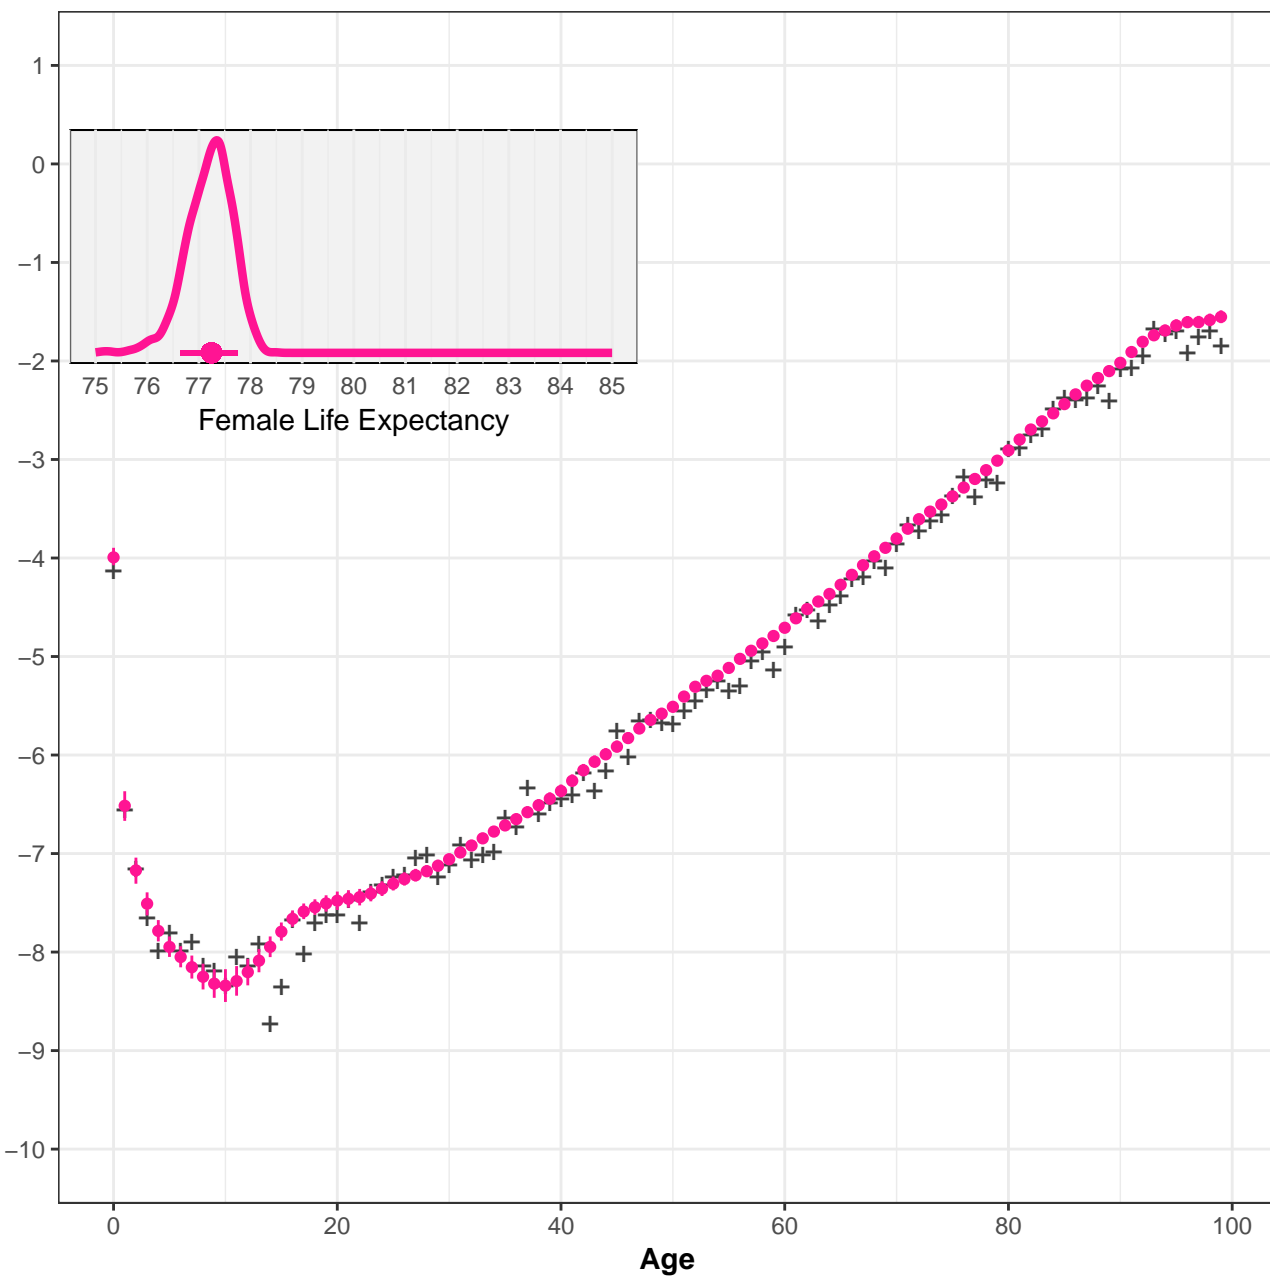

21001 Litoral Occidental Maranhense MA Female

21002 Aglomeração Urbana de São Luís MA Female

21003 Rosário MA Female

21004 Lençóis Maranhenses MA Female

21005 Baixada Maranhense MA Female

21006 Itapecuru Mirim MA Female

21007 Gurupi MA Female

21008 Pindaré MA Female

21009 Imperatriz MA Female

21010 Médio Mearim MA Female

21011 Alto Mearim e Grajaú MA Female

21012 Presidente Dutra MA Female

21013 Baixo Parnaíba Maranhense MA Female

21014 Chapadinha MA Female

21015 Codó MA Female

21016 Coelho Neto MA Female

21017 Caxias MA Female

21018 Chapadas do Alto Itapecuru MA Female

21019 Porto Franco MA Female

21020 Gerais de Balsas MA Female

21021 Chapadas das Mangabeiras MA Female