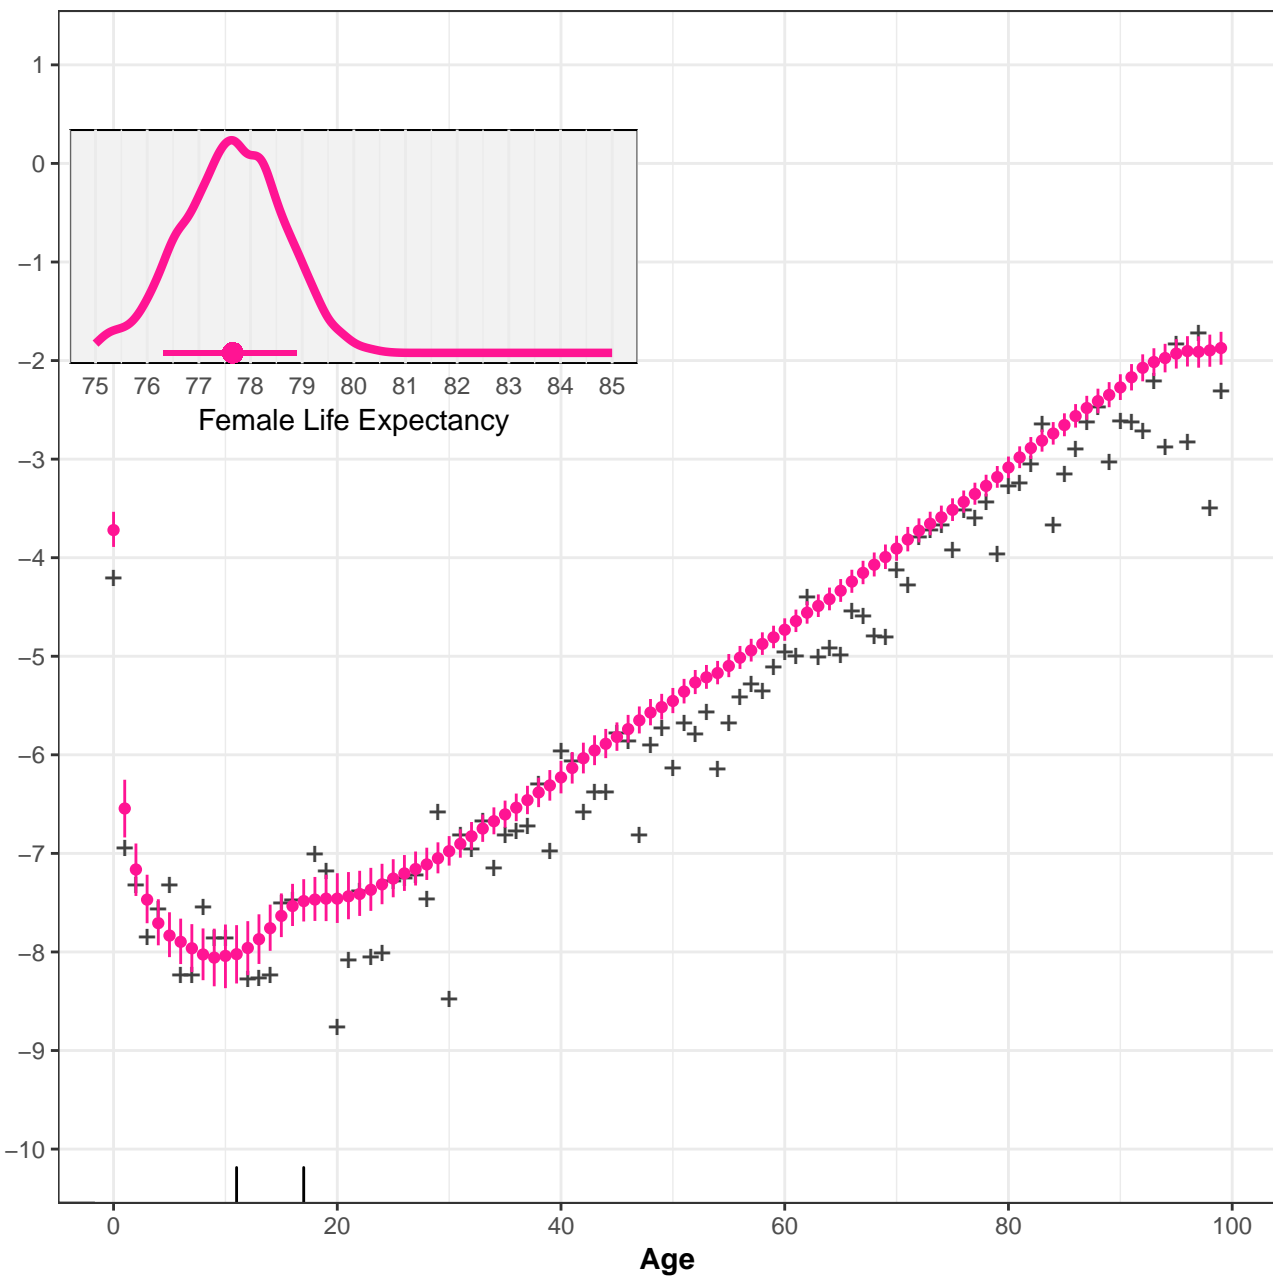

21007 Gurupi MA Female

21008 Pindaré MA Female

21009 Imperatriz MA Female

21010 Médio Mearim MA Female

21011 Alto Mearim e Grajaú MA Female

21012 Presidente Dutra MA Female

21013 Baixo Parnaíba Maranhense MA Female

21014 Chapadinha MA Female

21015 Codó MA Female

21016 Coelho Neto MA Female

21017 Caxias MA Female

21018 Chapadas do Alto Itapecuru MA Female

21019 Porto Franco MA Female

21020 Gerais de Balsas MA Female

21021 Chapadas das Mangabeiras MA Female