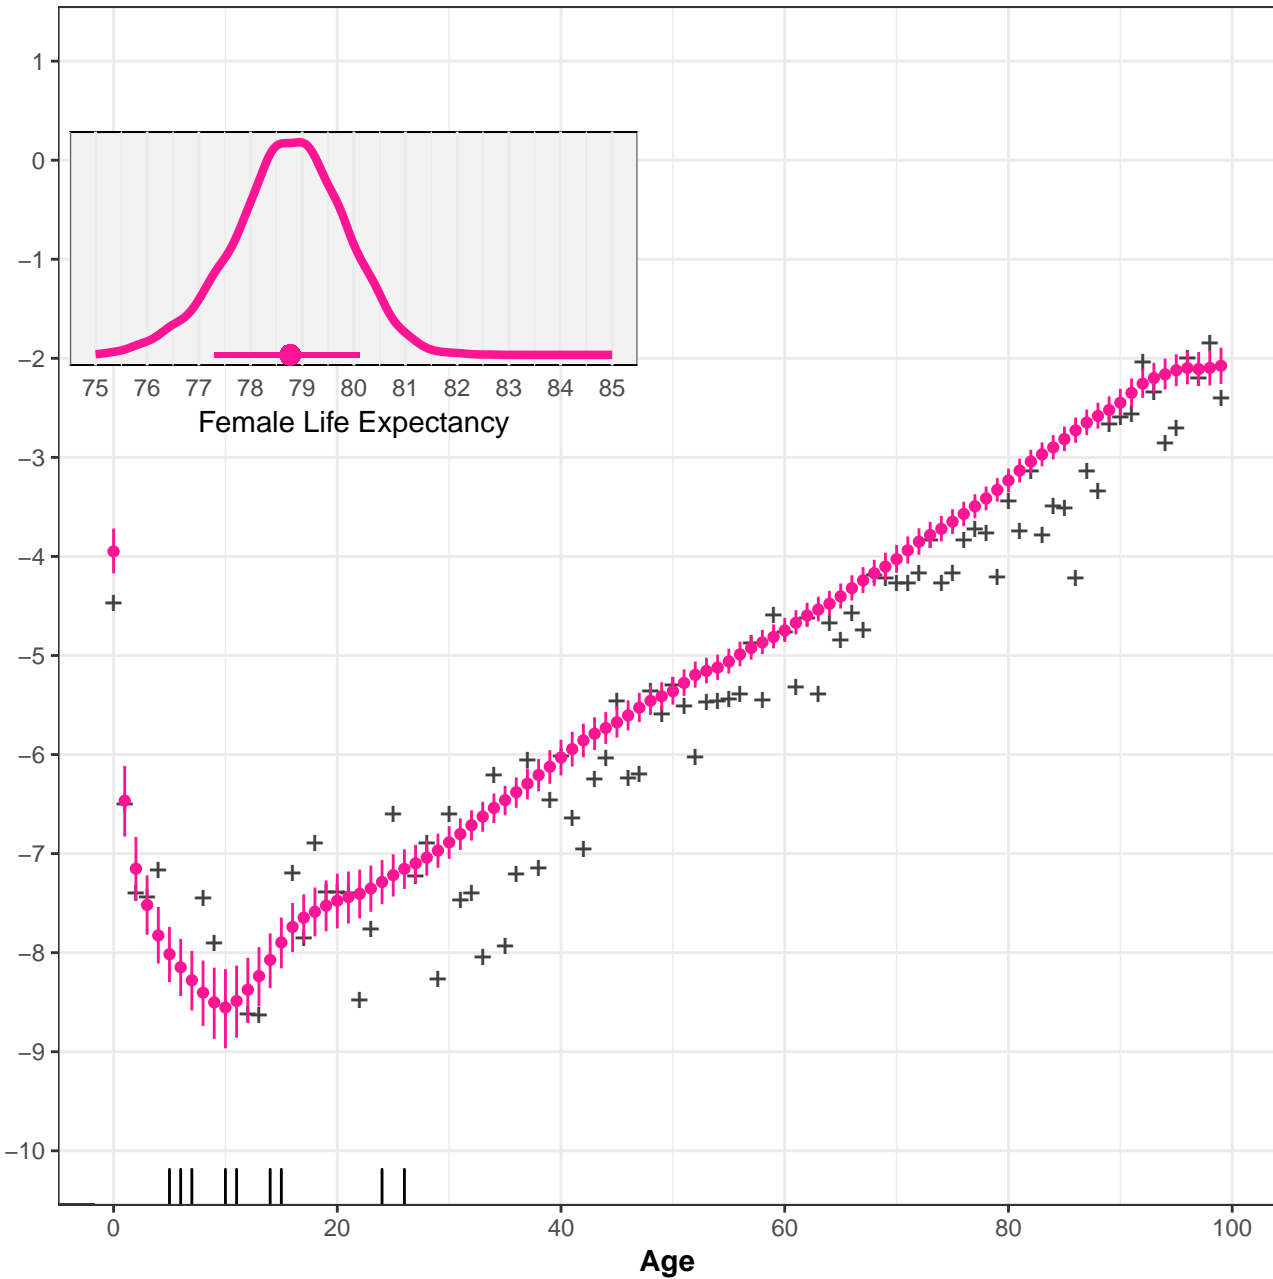

21001 Litoral Occidental Maranhense MA Female

21002 Aglomeração Urbana de São Luís MA Female

21003 Rosário MA Female

21004 Lençóis Maranhenses MA Female

21005 Baixada Maranhense MA Female

21006 Itapecuru Mirim MA Female

21007 Gurupi MA Female

21008 Pindaré MA Female

21009 Imperatriz MA Female

21010 Médio Mearim MA Female

21011 Alto Mearim e Grajaú MA Female

21012 Presidente Dutra MA Female

21013 Baixo Parnaíba Maranhense MA Female

21014 Chapadinha MA Female

21015 Codó MA Female

21016 Coelho Neto MA Female

21017 Caxias MA Female

21018 Chapadas do Alto Itapecuru MA Female

21019 Porto Franco MA Female

21020 Gerais de Balsas MA Female

21021 Chapadas das Mangabeiras MA Female