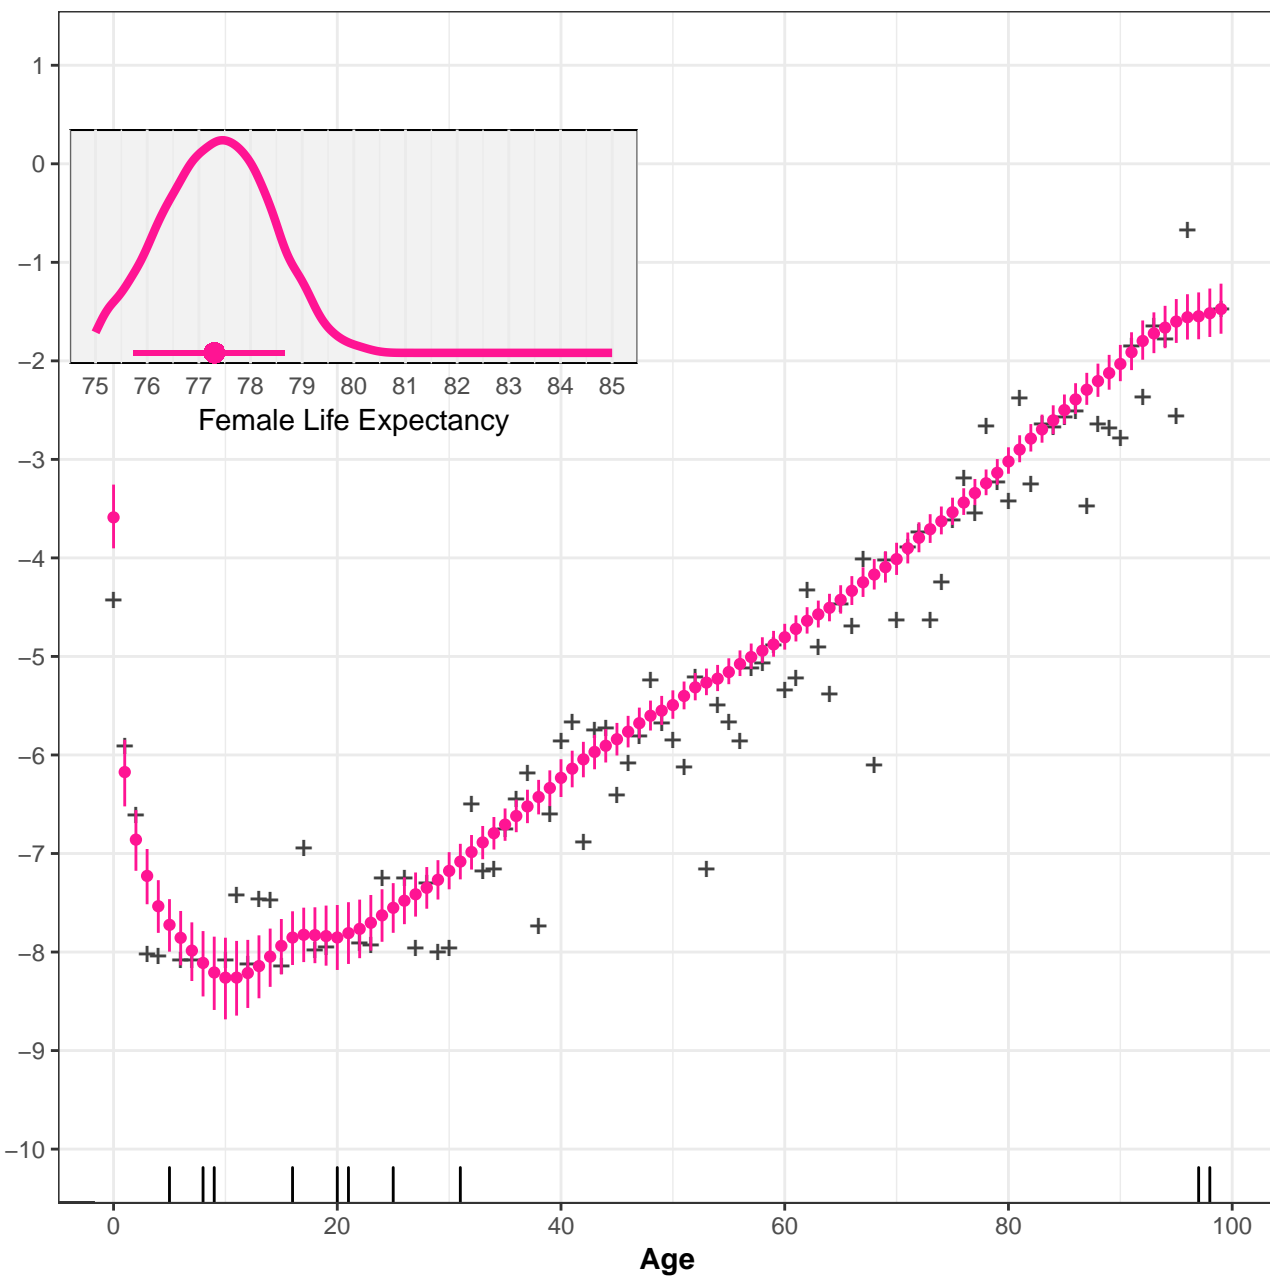

51009 Norte Araguaia MT Female