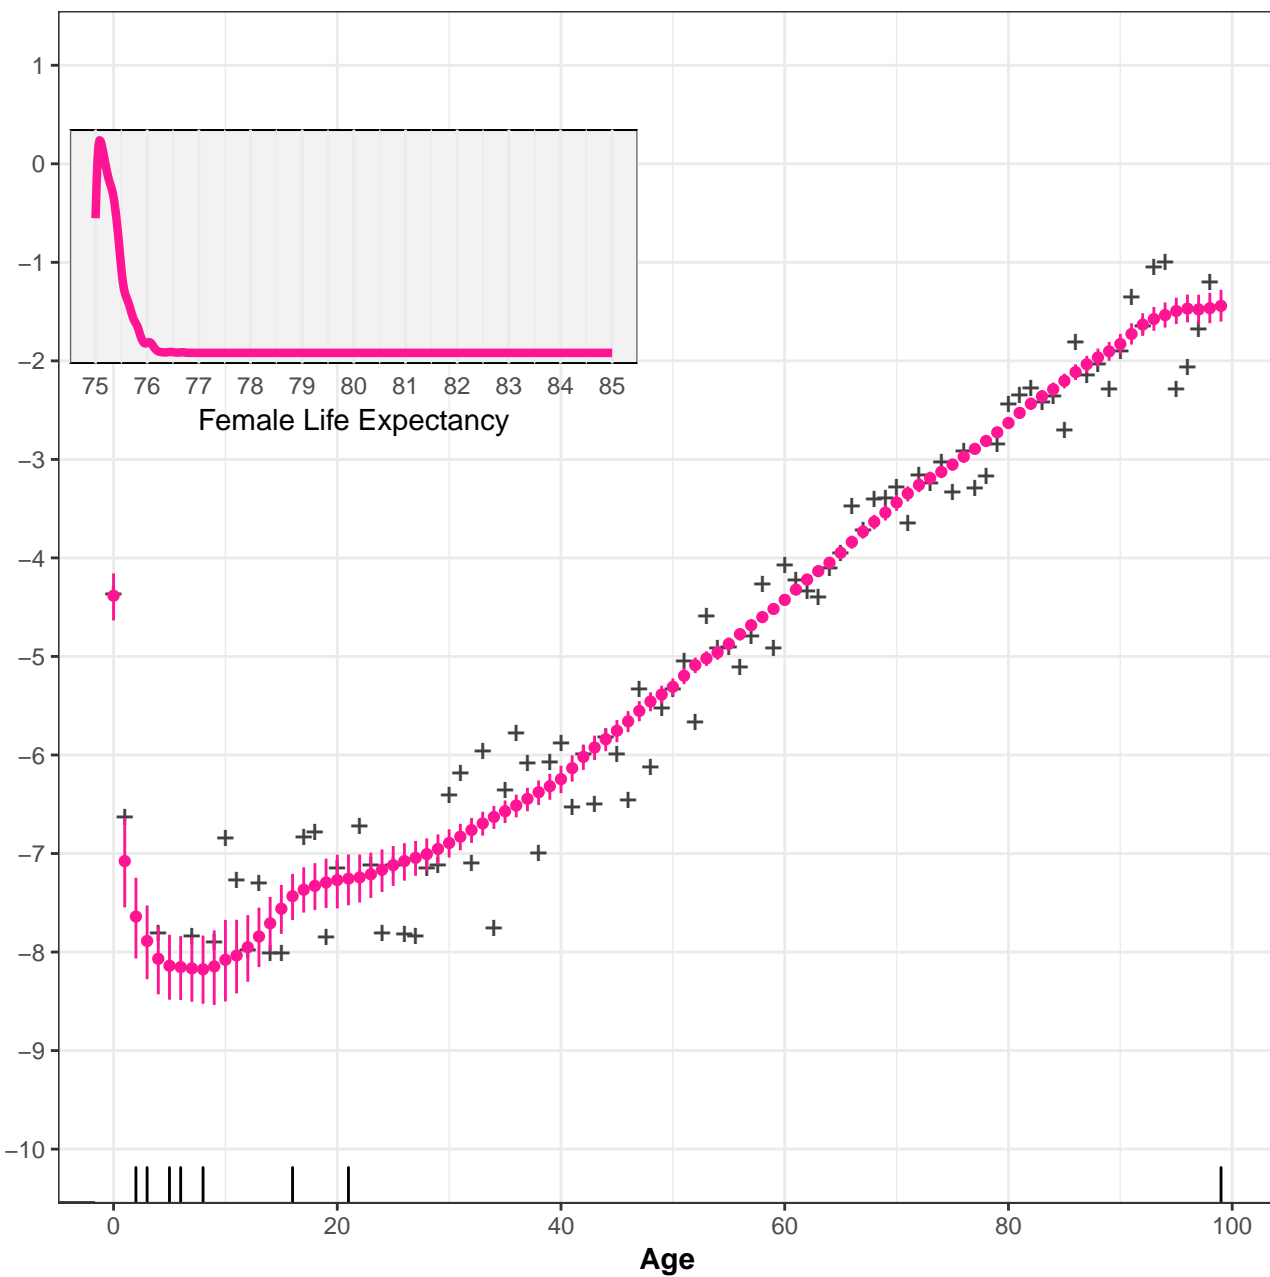

41017 Ibaiti PR Female

41018 Wenceslau Braz PR Female

41019 Telêmaco Borba PR Female

41020 Jaguaiaíva PR Female

41021 Ponta Grossa PR Female

41022 Toledo PR Female

41023 Cascavel PR Female

41024 Foz do Iguaçu PR Female

41025 Capanema PR Female

41026 Francisco Beltrão PR Female

41027 Pato Branco PR Female

41028 Pitanga PR Female

41029 Guarapuava PR Female

41030 Palmas PR Female

41031 Prudentópolis PR Female

41032 Irati PR Female