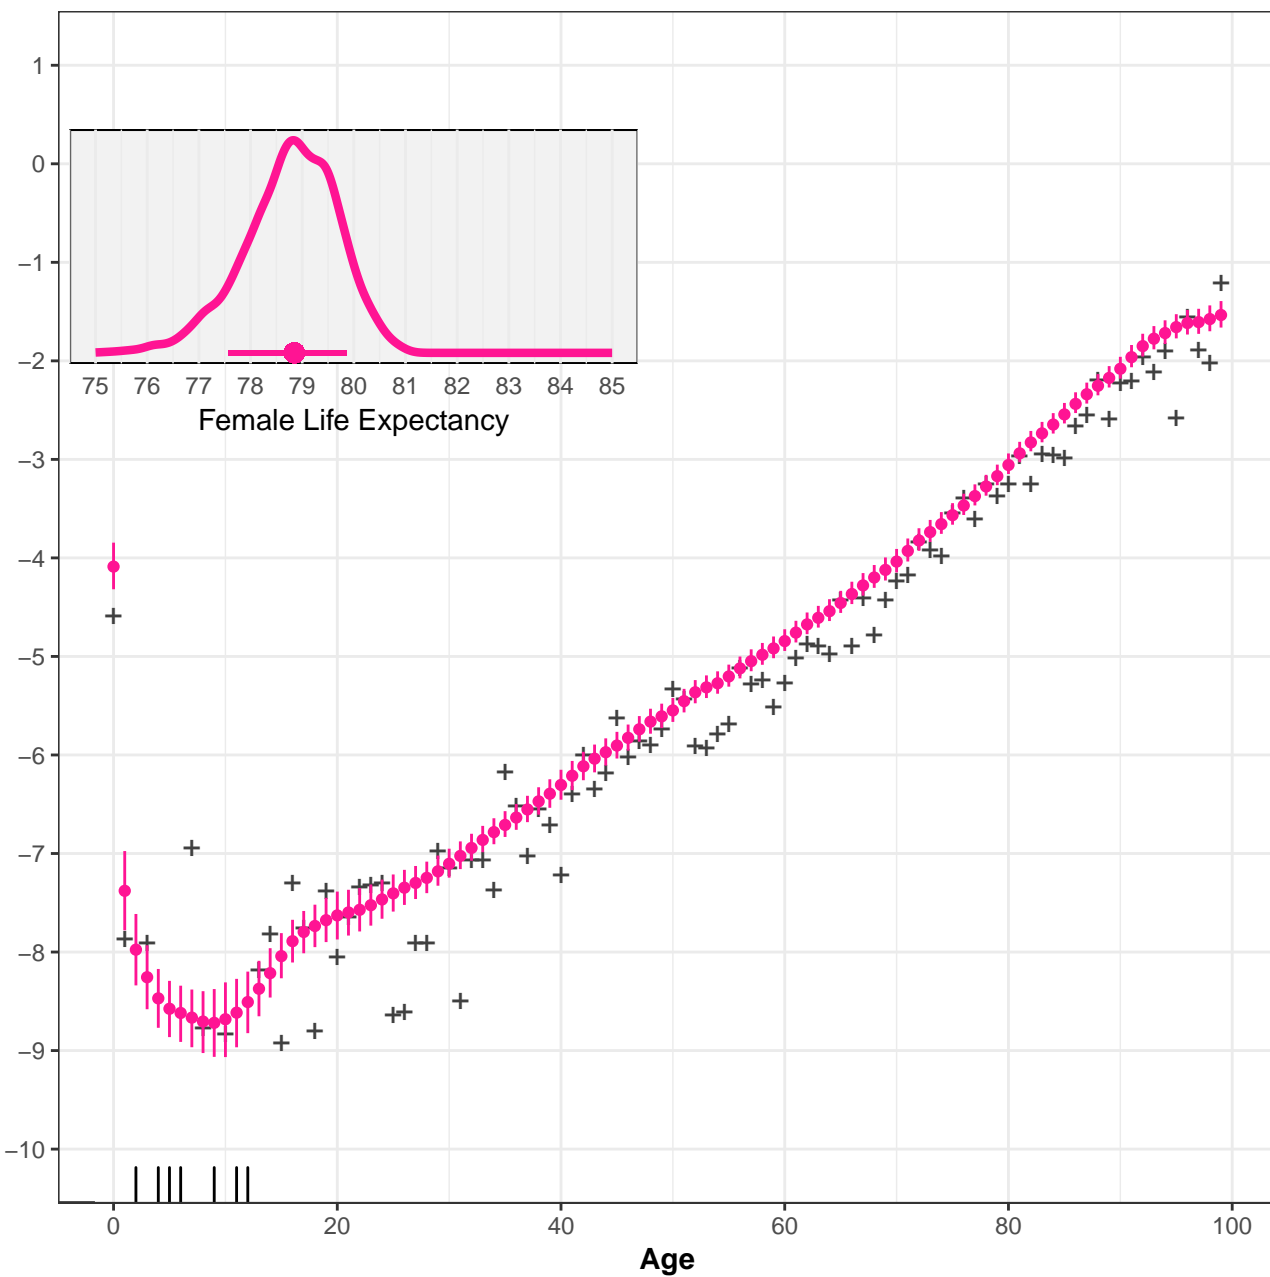

24001 Mossoró RN Female

24002 Chapada do Apodi RN Female

24003 Médio Oeste RN Female

24004 Vale do Açu RN Female

24005 Serra de São Miguel RN Female

24006 Pau dos Ferros RN Female

24007 Umarizal RN Female

24008 Macau RN Female

24009 Angicos RN Female

24010 Serra de Santana RN Female

24011 Seridó Occidental RN Female

24012 Seridó Oriental RN Female

24013 Baixa Verde RN Female

24014 Borborema Potiguar RN Female

24015 Agreste Potiguar RN Female