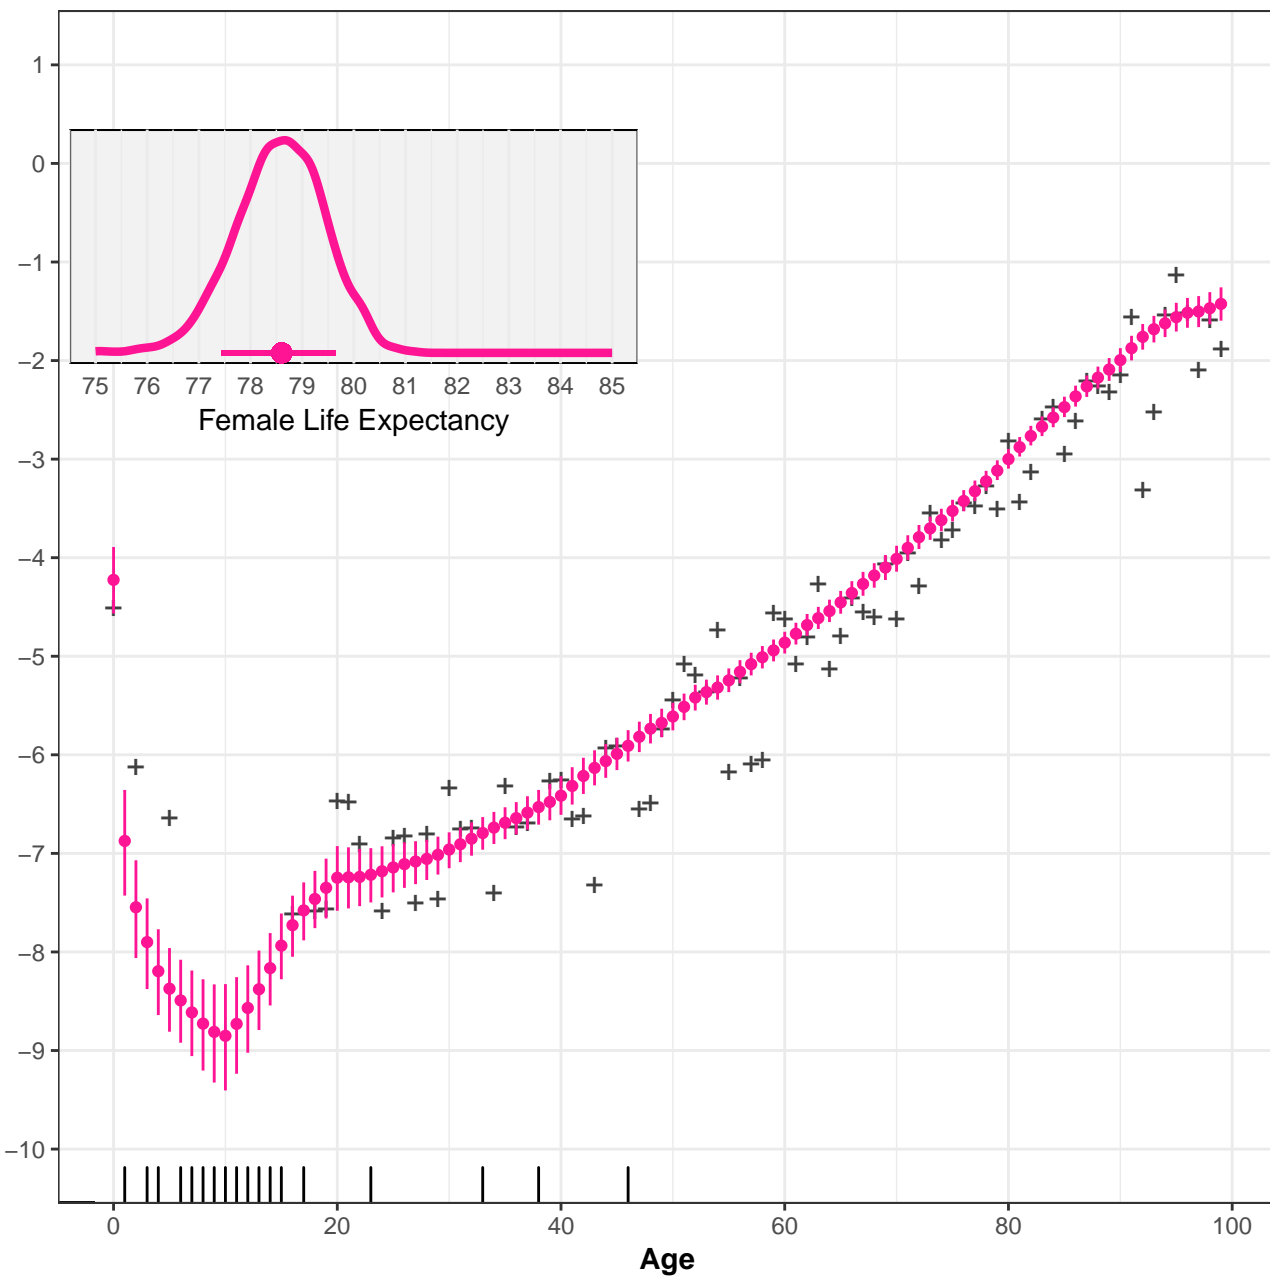

24001 Mossoró RN Female

24002 Chapada do Apodi RN Female

24003 Médio Oeste RN Female

24004 Vale do Açu RN Female

24005 Serra de São Miguel RN Female

24006 Pau dos Ferros RN Female

24007 Umarizal RN Female

24008 Macau RN Female

24009 Angicos RN Female

24010 Serra de Santana RN Female

24011 Seridó Occidental RN Female

24012 Seridó Oriental RN Female

24013 Baixa Verde RN Female

24014 Borborema Potiguar RN Female

24015 Agreste Potiguar RN Female

24016 Litoral Nordeste RN Female

24017 Macaíba RN Female

24018 Natal RN Female

24019 Litoral Sul RN Female