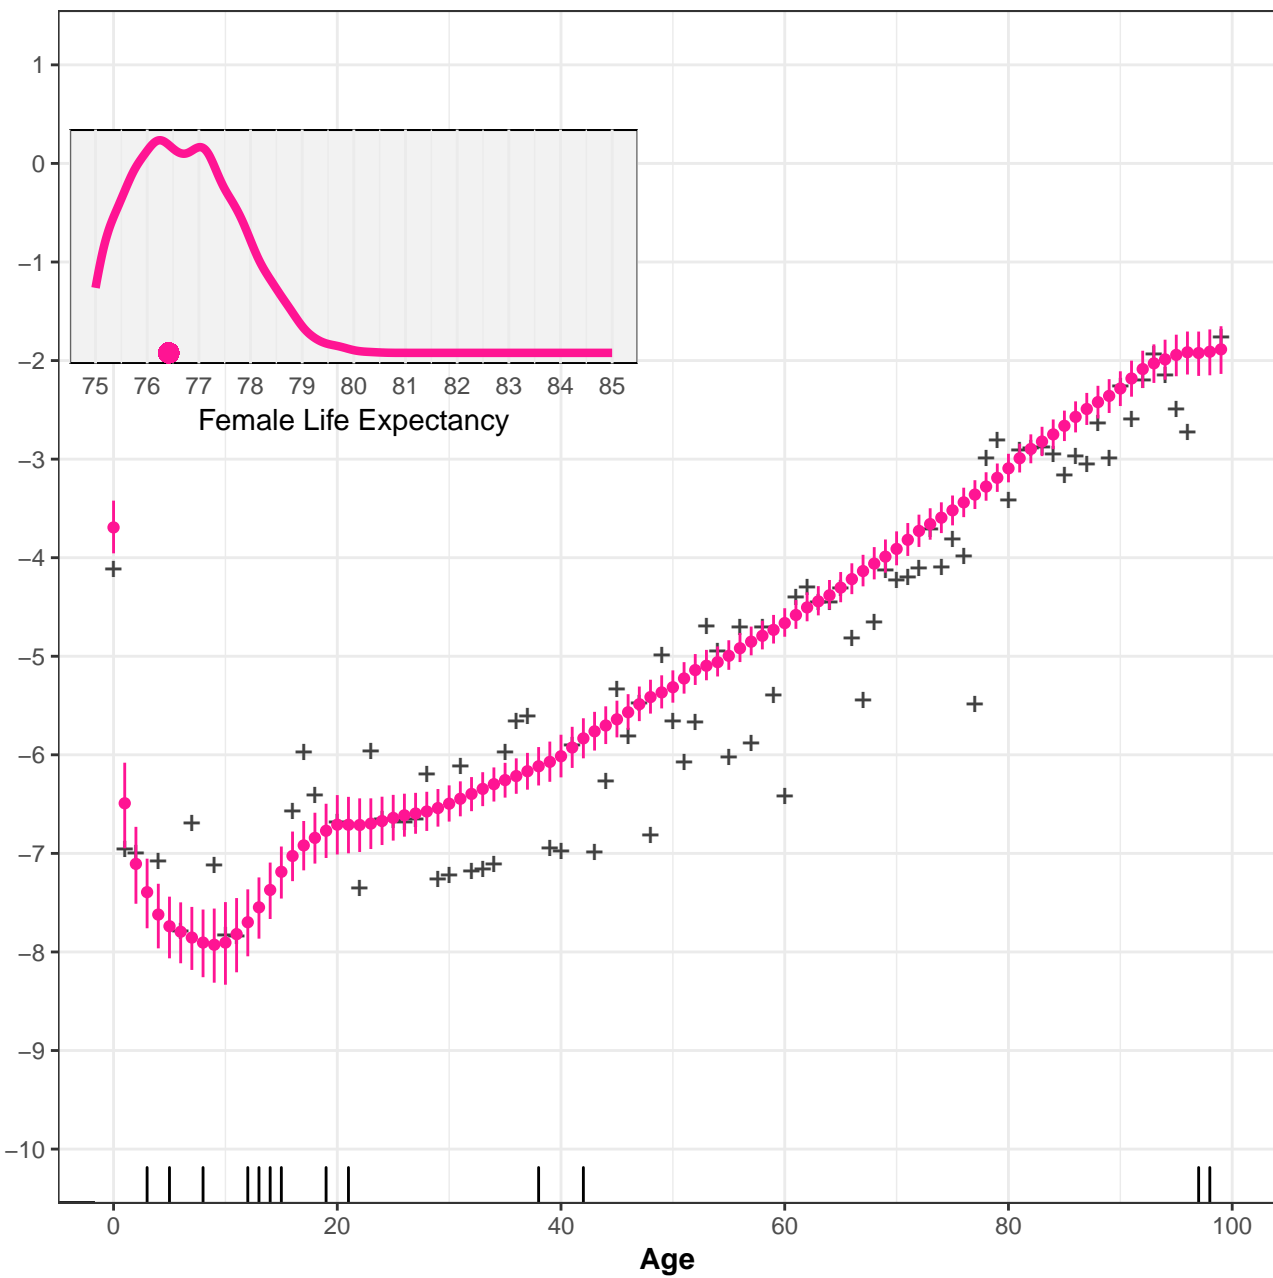

17001 Bico do Papagaio TO Female

17002 Araguaína TO Female

17003 Miracema do Tocantins TO Female

17004 Rio Formoso TO Female

17005 Gurupi TO Female

17006 Porto Nacional TO Female

17007 Jalapão TO Female

17008 Dianópolis TO Female