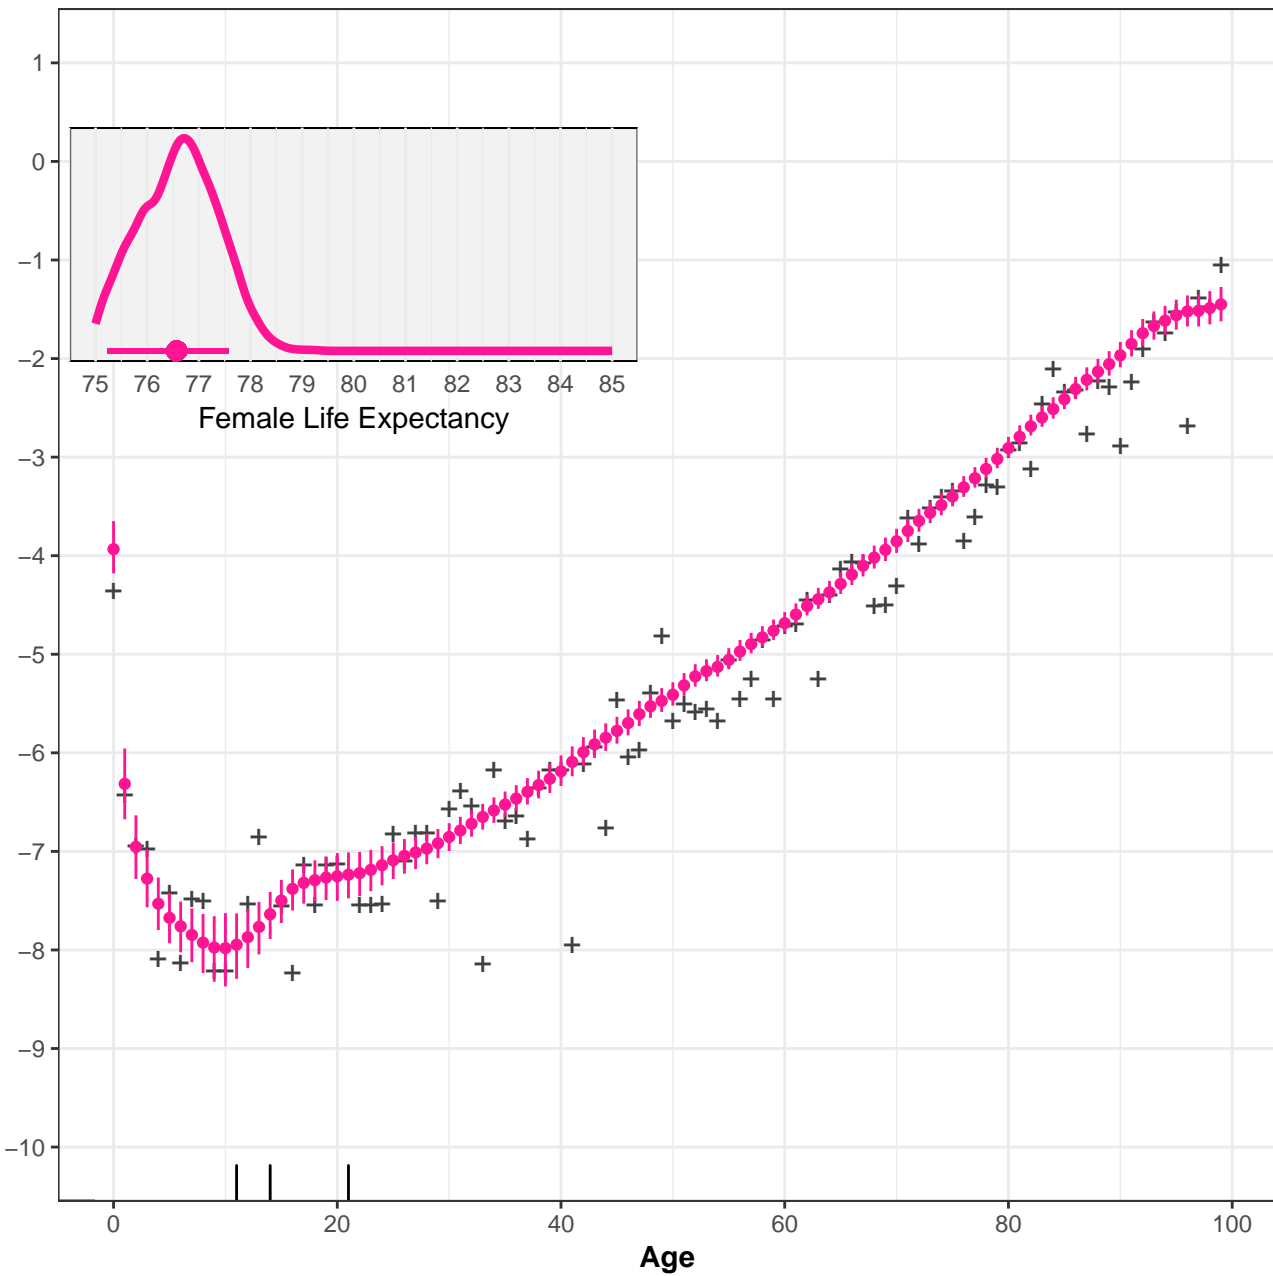

17001 Bico do Papagaio TO Female

17002 Araguaína TO Female

17003 Miracema do Tocantins TO Female

17004 Rio Formoso TO Female

17005 Gurupi TO Female

17006 Porto Nacional TO Female

17007 Jalapão TO Female

17008 Dianópolis TO Female