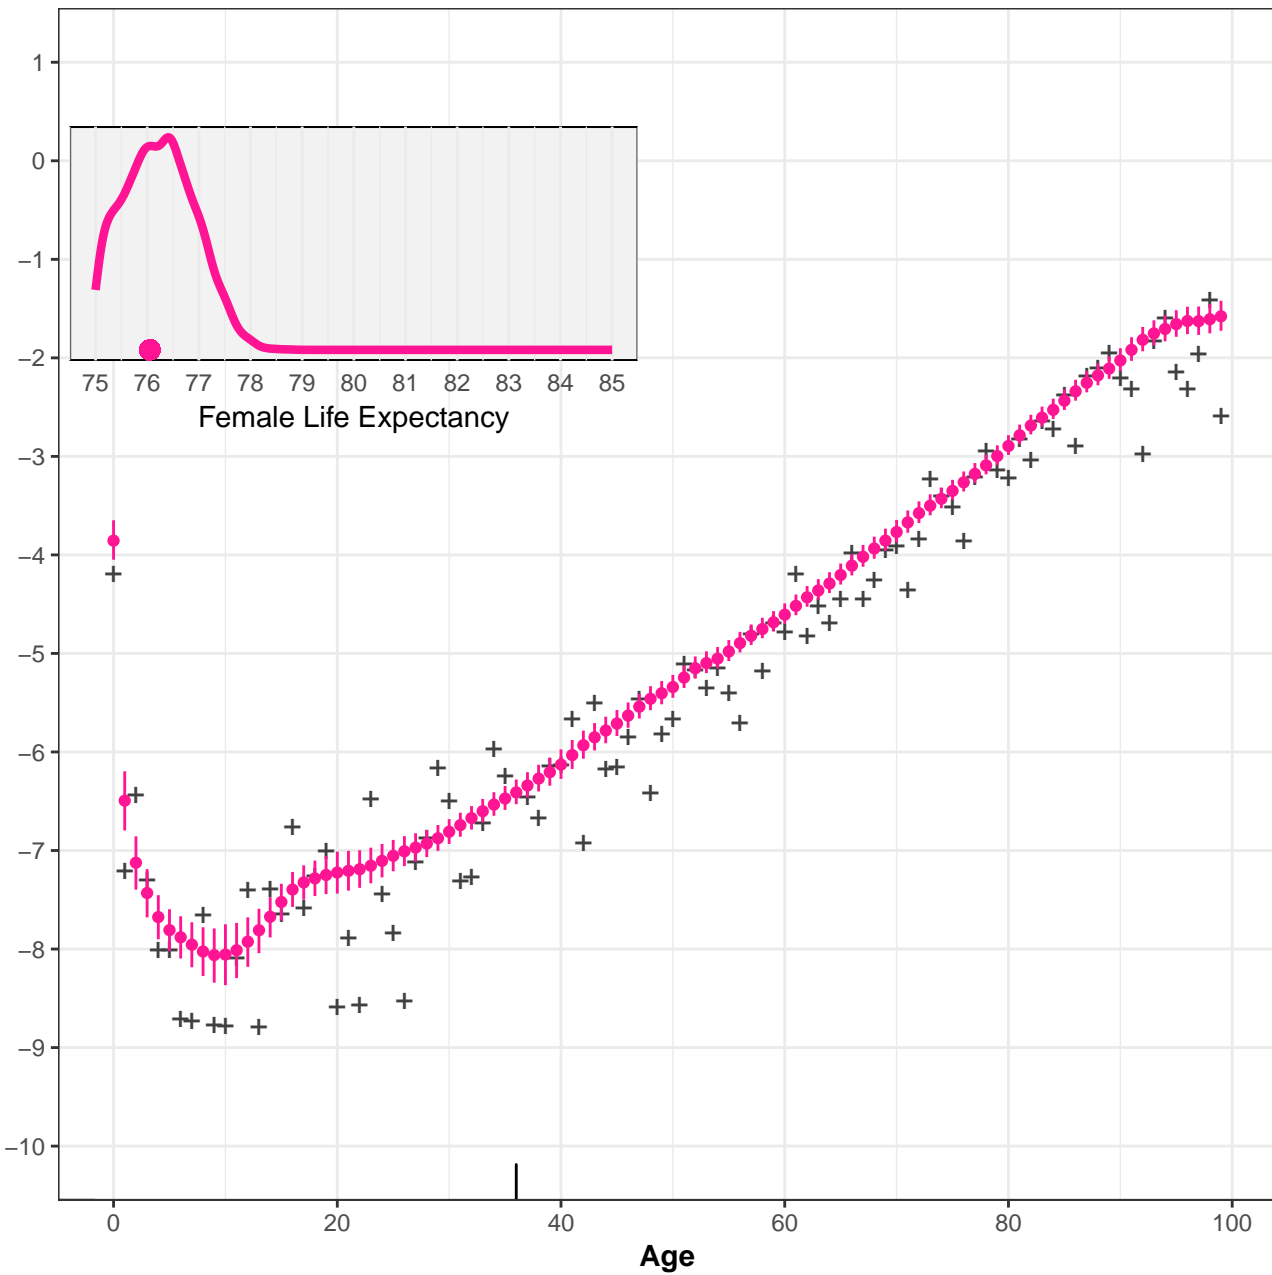

17001 Bico do Papagaio TO Female

17002 Araguaína TO Female

17003 Miracema do Tocantins TO Female

17004 Rio Formoso TO Female

17005 Gurupi TO Female

17006 Porto Nacional TO Female

17007 Jalapão TO Female

17008 Dianópolis TO Female