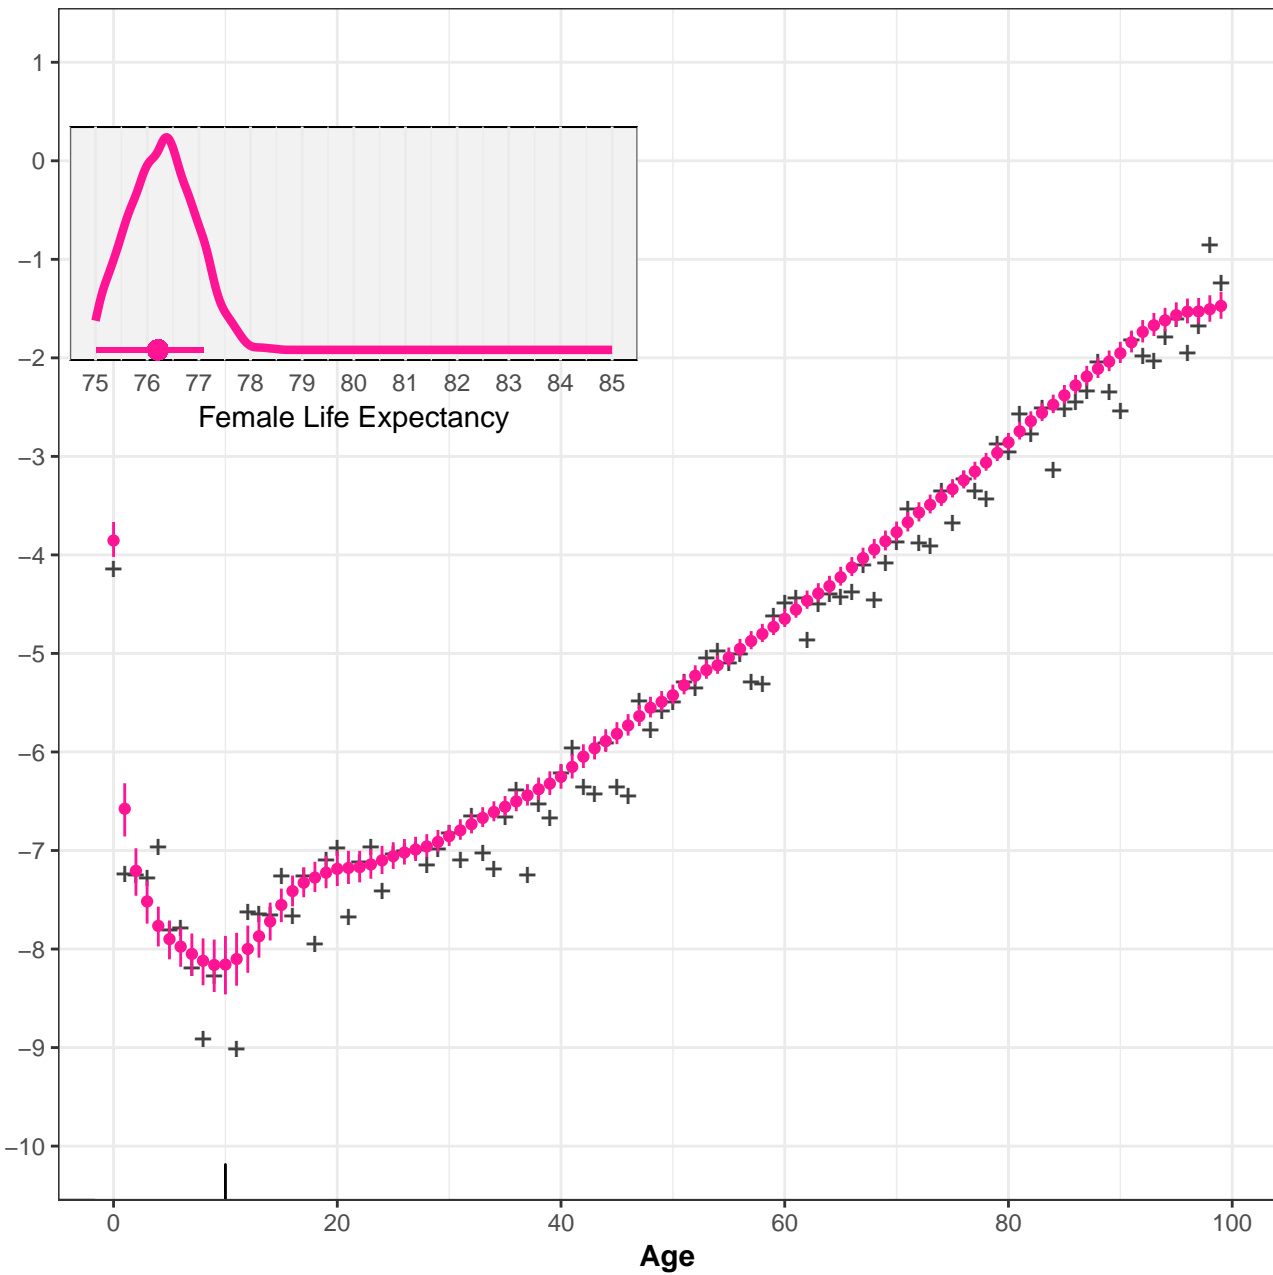

17001 Bico do Papagaio TO Female

17002 Araguaína TO Female

17003 Miracema do Tocantins TO Female

17004 Rio Formoso TO Female

17005 Gurupi TO Female

17006 Porto Nacional TO Female

17007 Jalapão TO Female

17008 Dianópolis TO Female