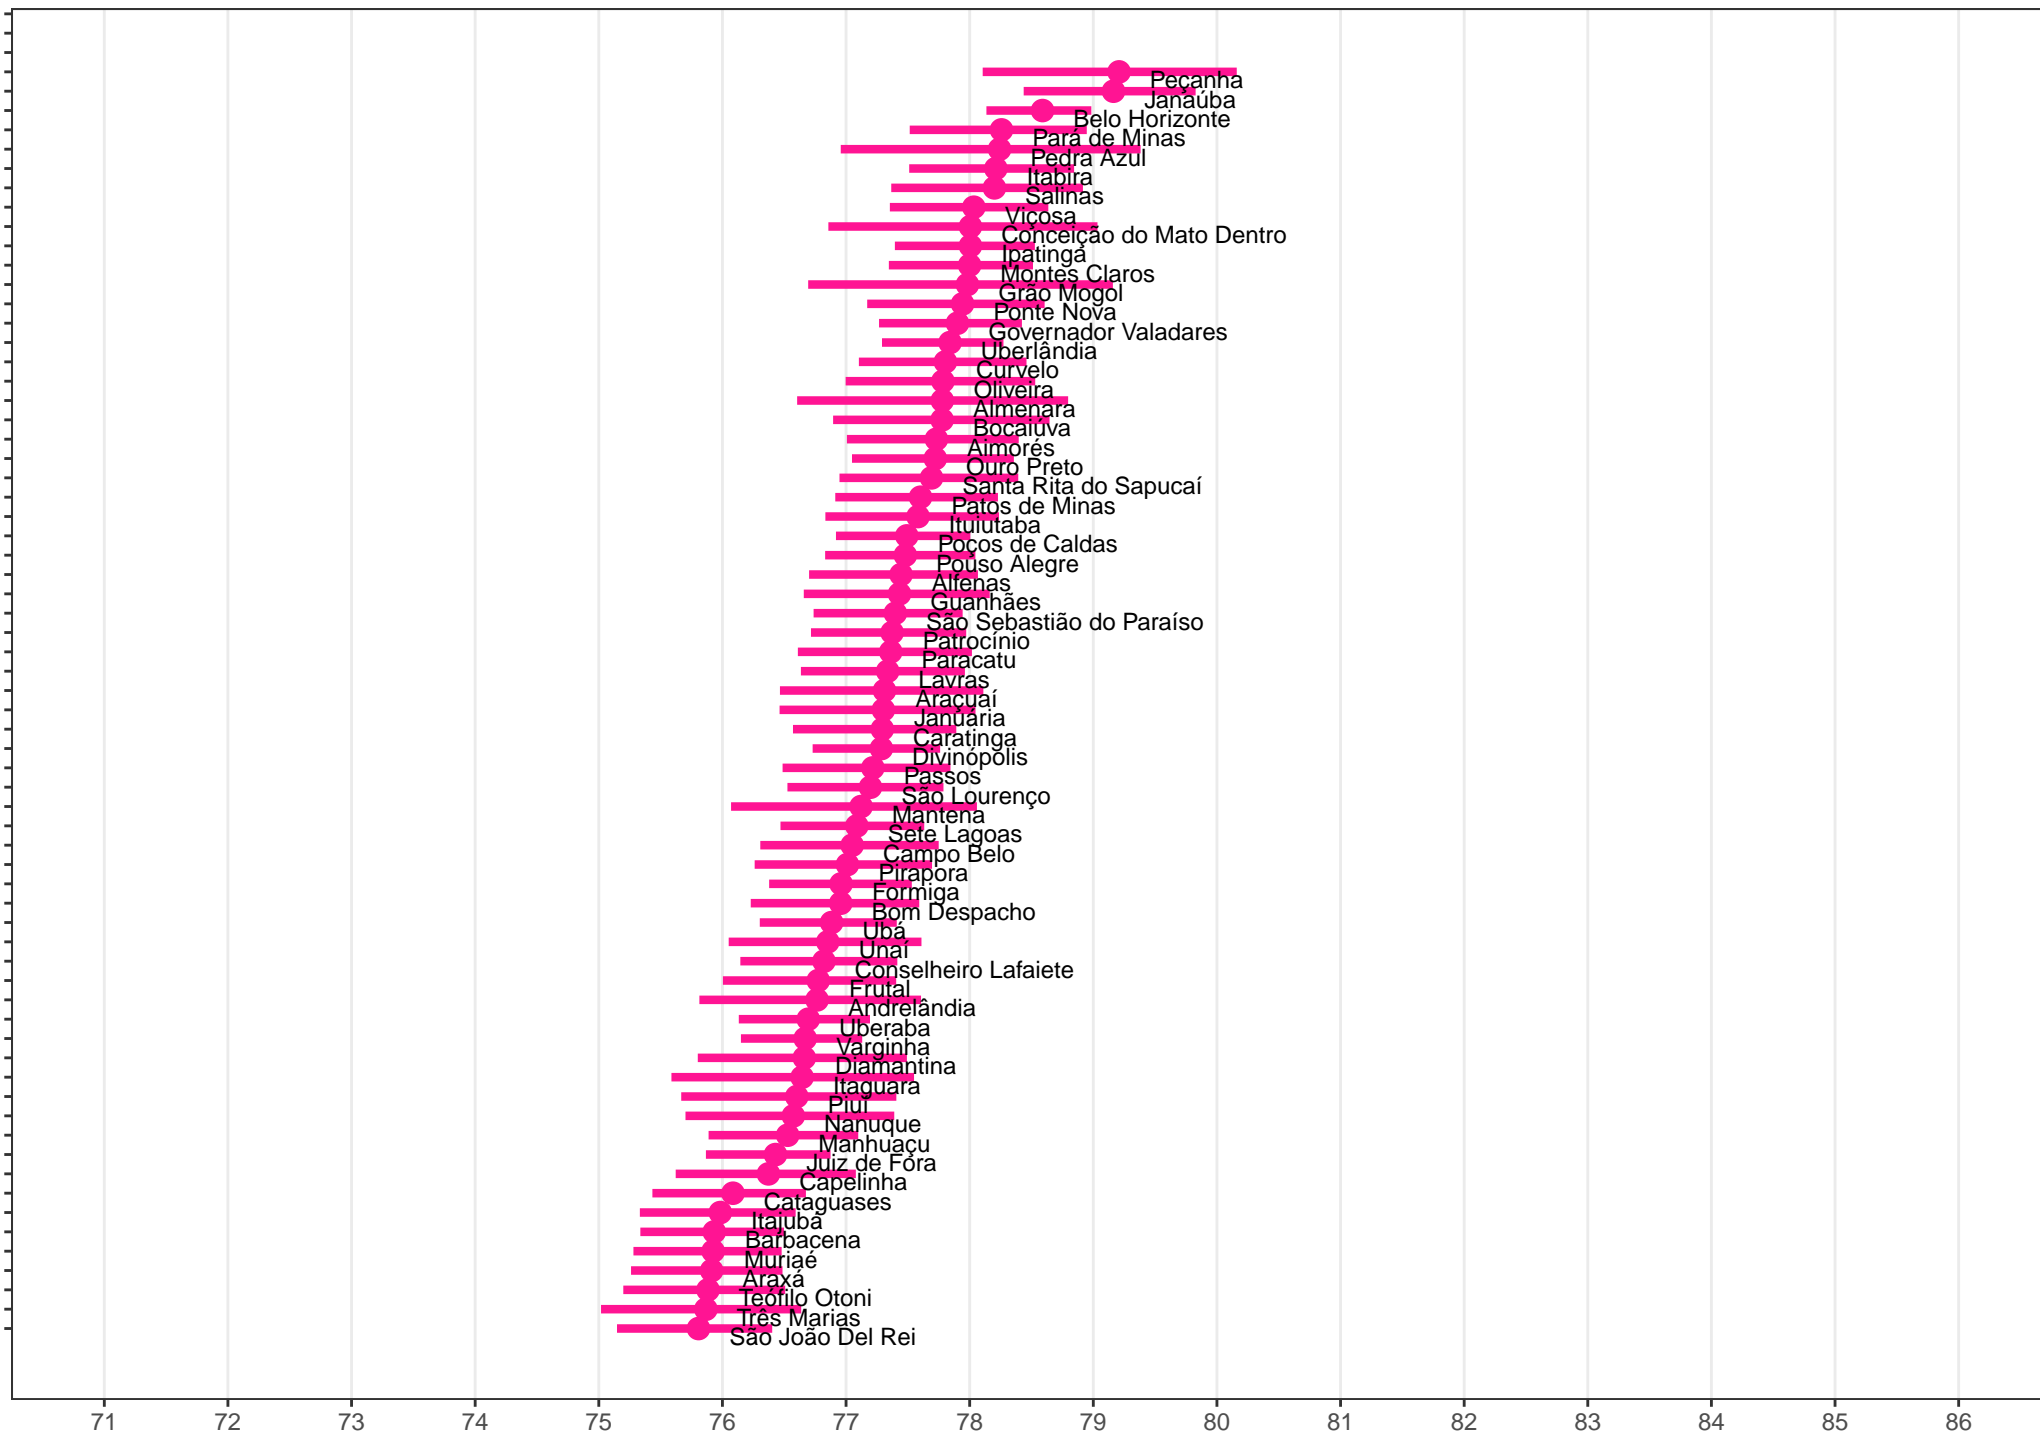

MG Female

Life Expectancy $e(0)$