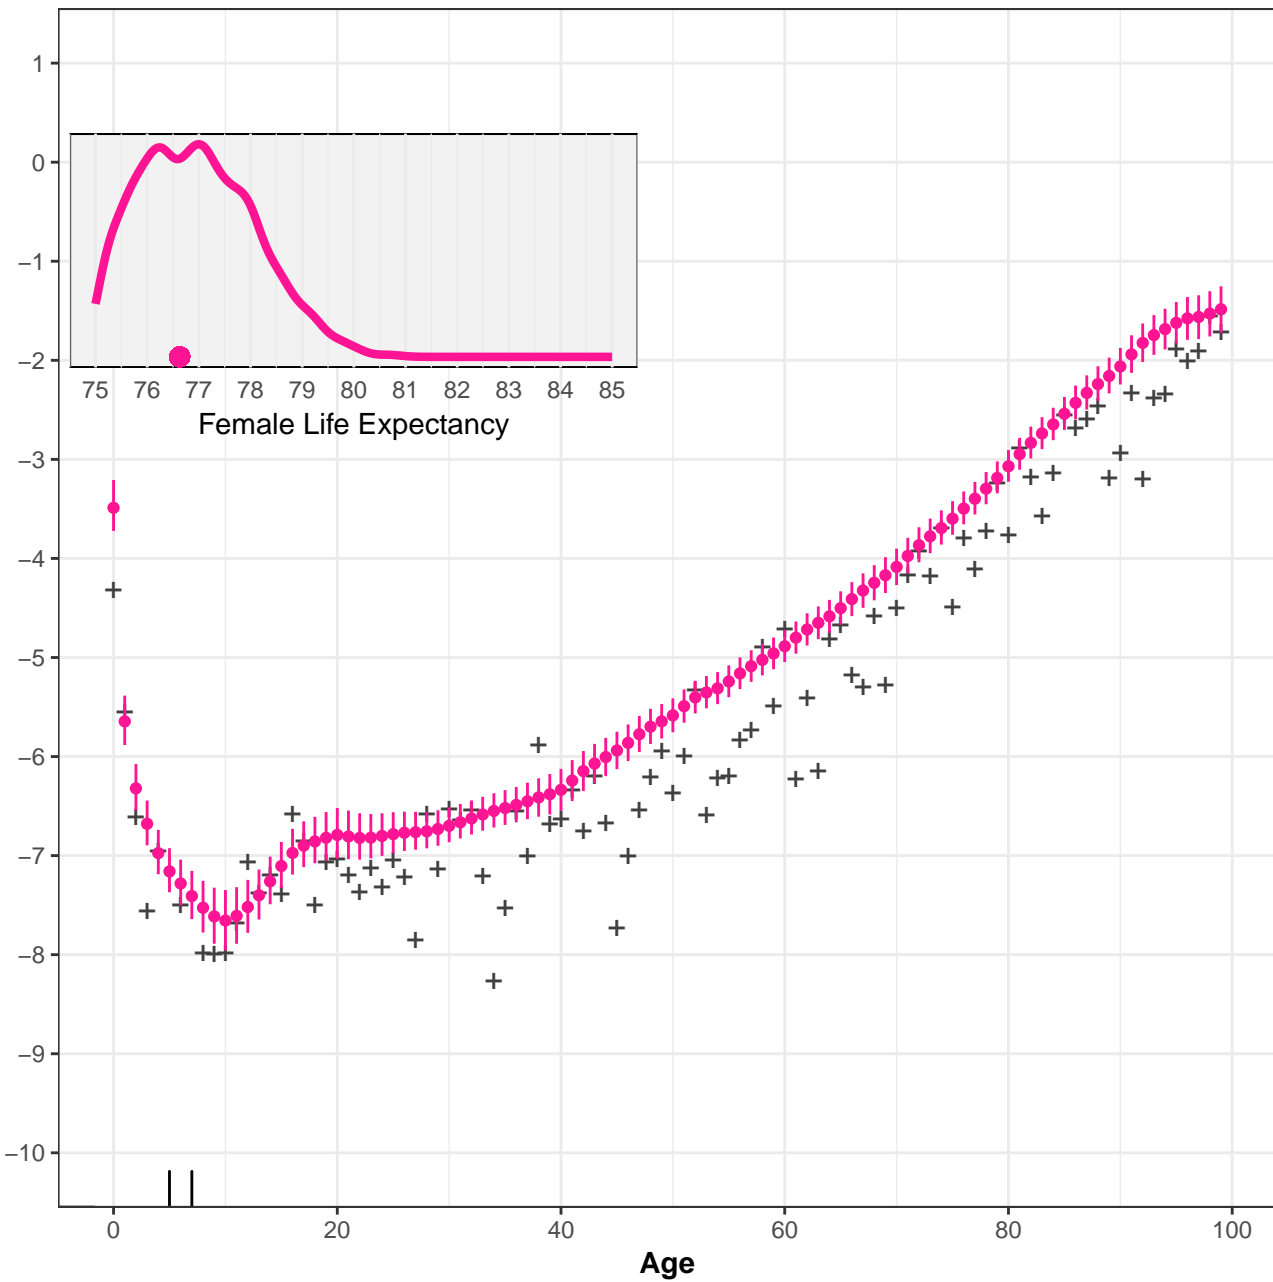

13003 Alto Solimões AM Female