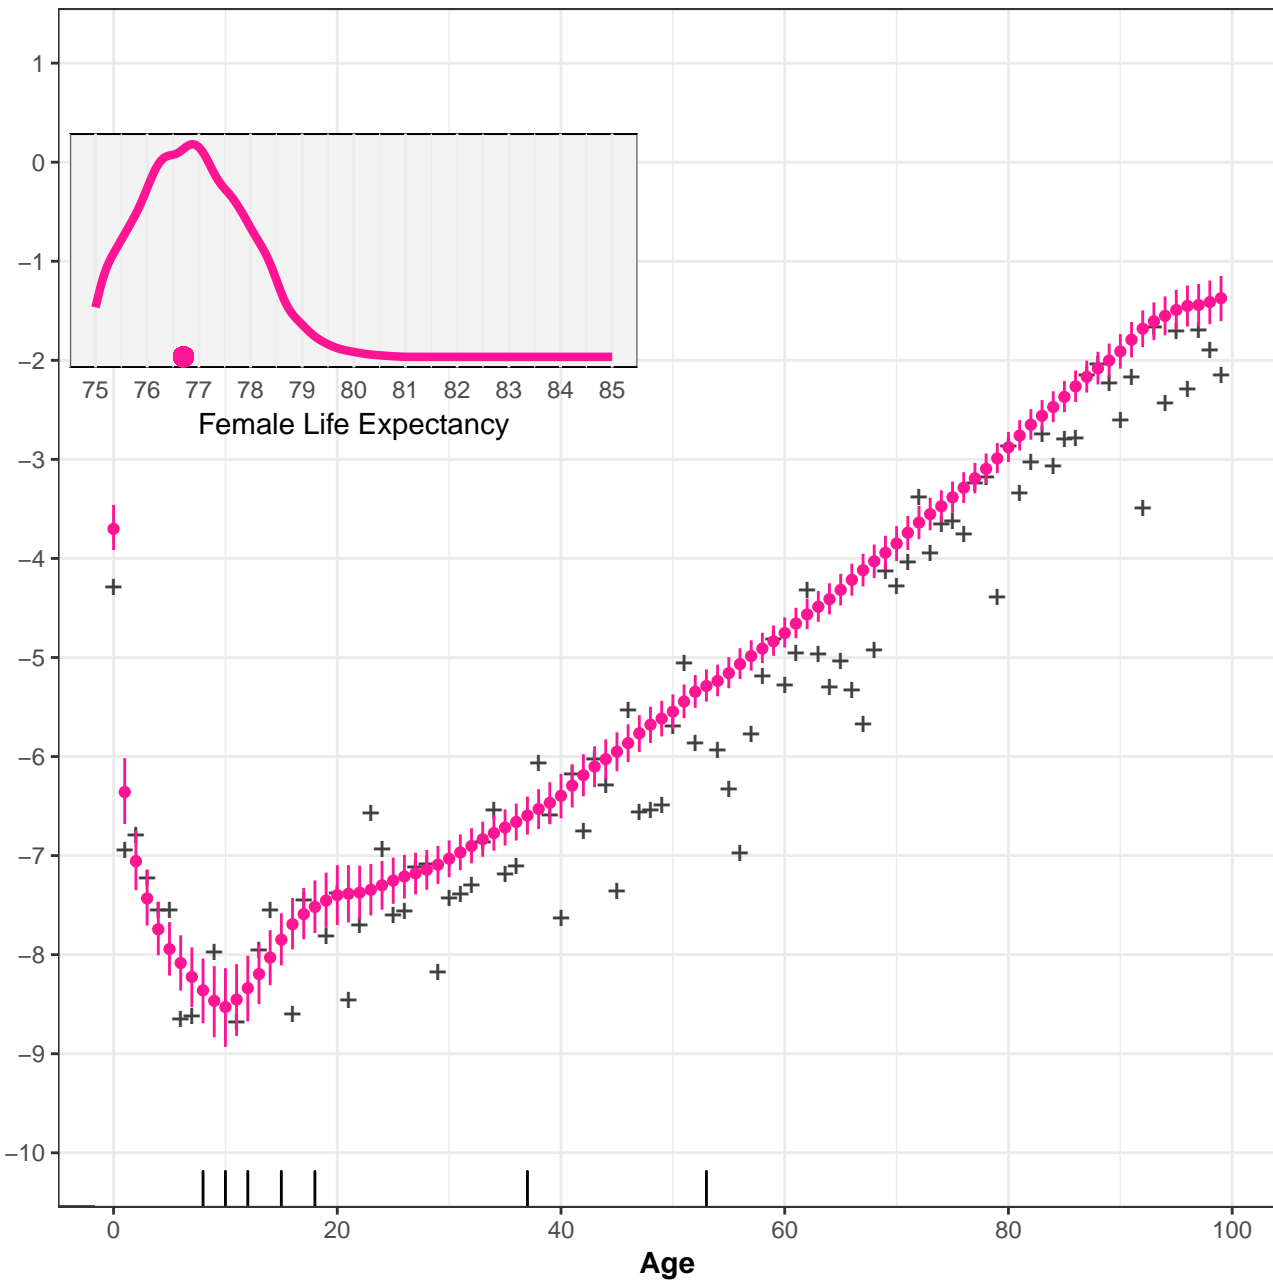

13006 Coari AM Female