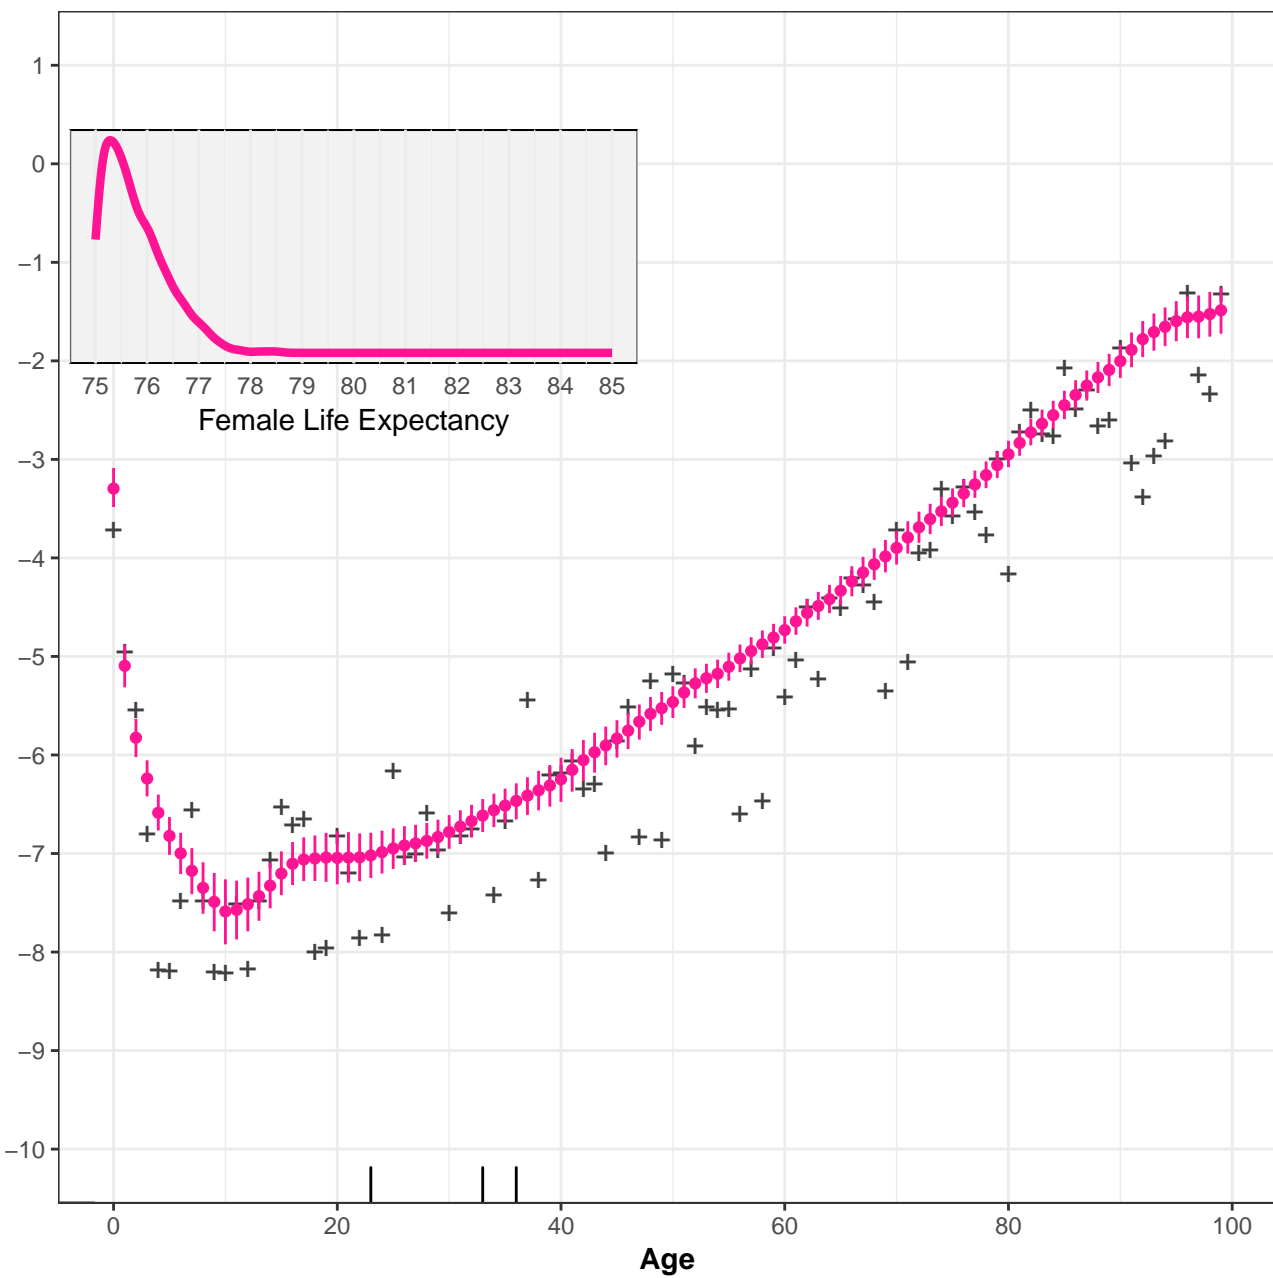

# 13001 Rio Negro AM Female

# 13002 Japurá AM Female