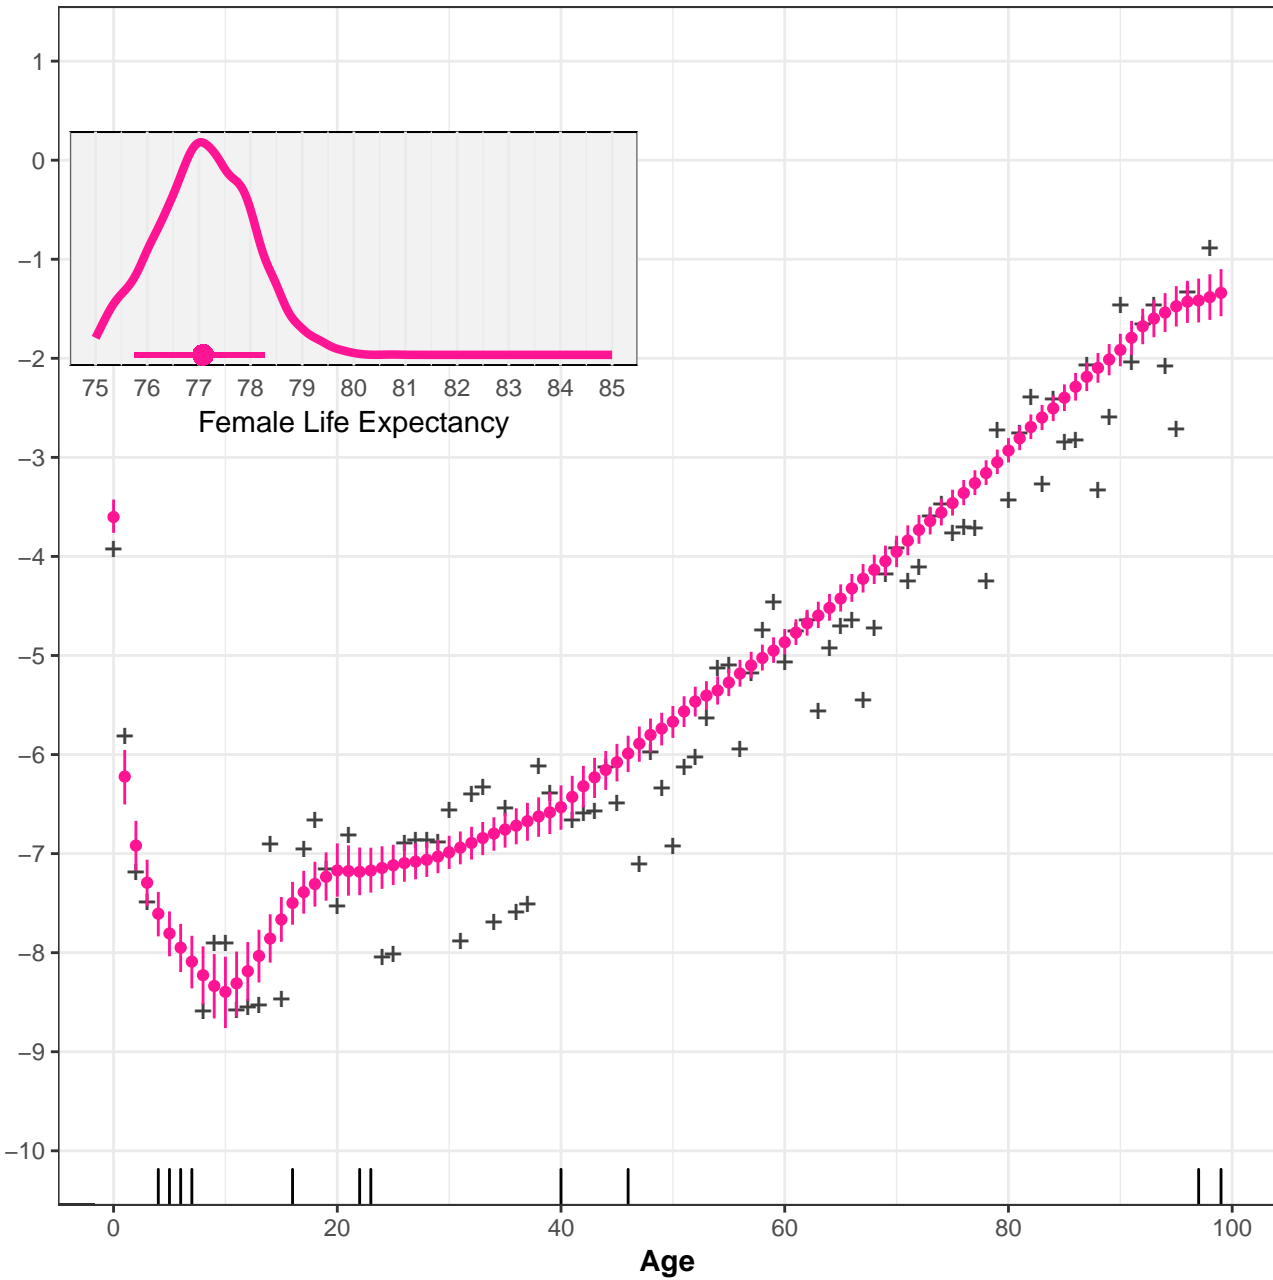

13004 Juruá AM Female