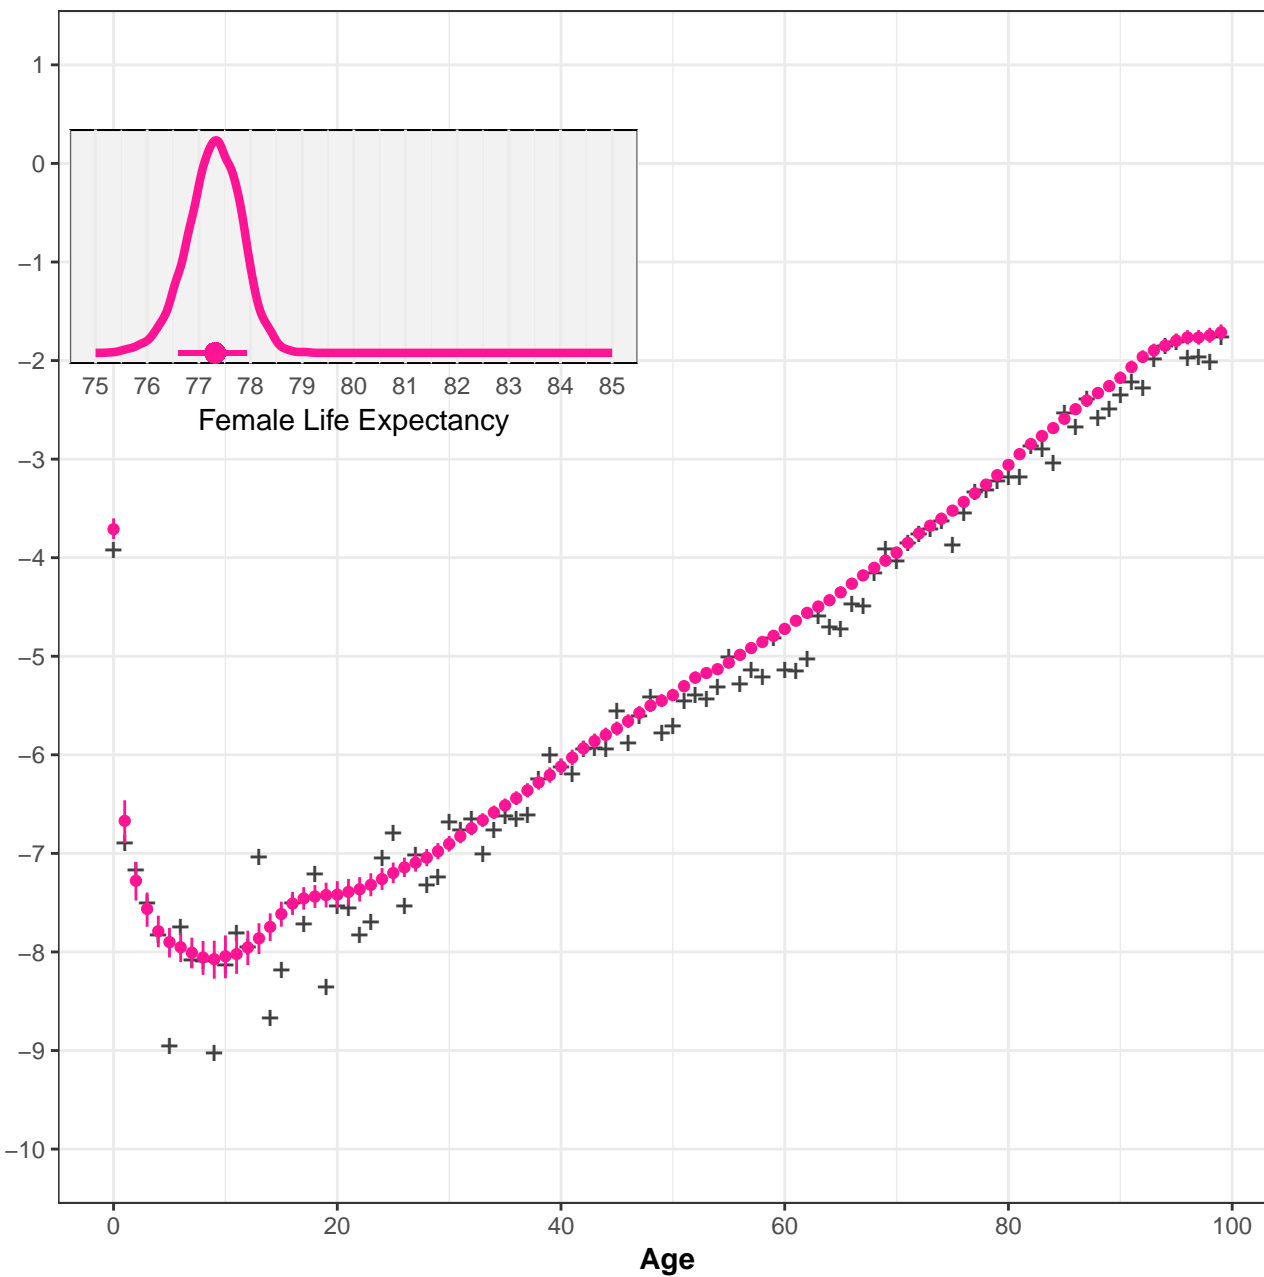

29001 Barreiras BA Female

29002 Cotegeipe BA Female

29003 Santa Maria da Vitória BA Female

29004 Juazeiro BA Female

29005 Paulo Afonso BA Female

29006 Barra BA Female

29007 Bom Jesus da Lapa BA Female

29008 Senhor do Bonfim BA Female

29017 Alagoinhas BA Female

29018 Entre Rios BA Female

29019 Catu BA Female

29020 Santo Antônio de Jesus BA Female

29021 Salvador BA Female

29022 Boqira BA Female

29023 Seabra BA Female

29024 Jequié BA Female

29025 Livramento do Brumado BA Female

29026 Guanambi BA Female

29027 Brumado BA Female

29028 Vitória da Conquista BA Female

29029 Itapetinga BA Female

29030 Valença BA Female

29031 Ilhéus-Itabuna BA Female

29032 Porto Seguro BA Female