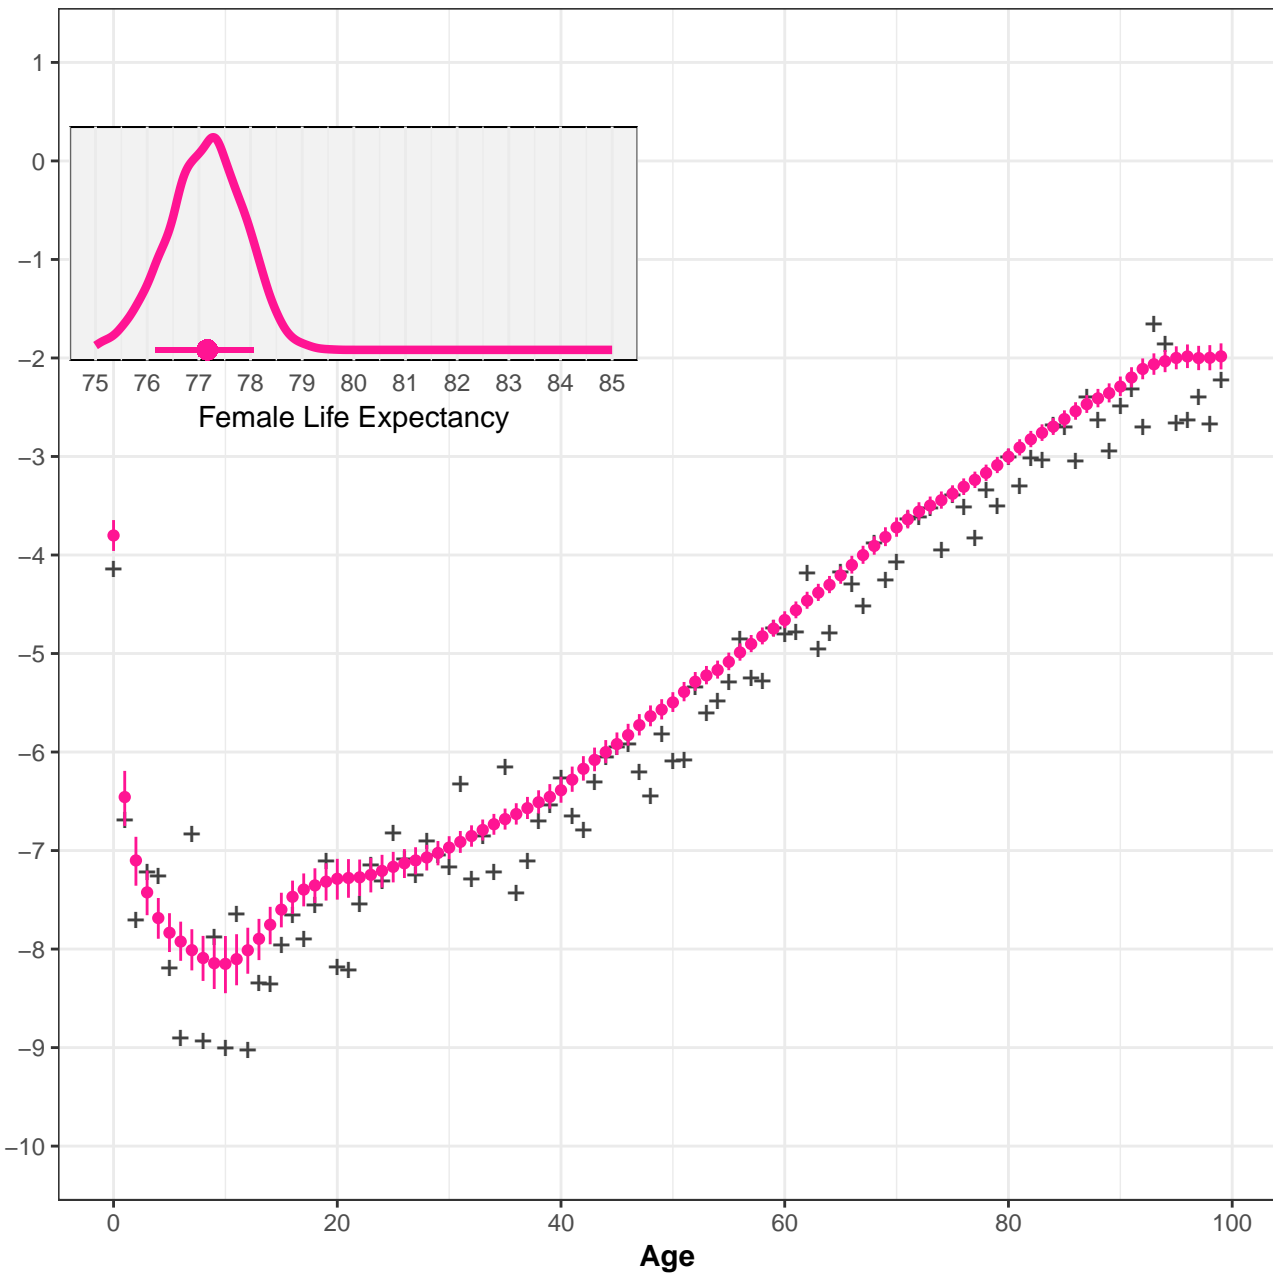

29001 Barreiras BA Female

29002 Cotegeipe BA Female

29003 Santa Maria da Vitória BA Female

29004 Juazeiro BA Female

29005 Paulo Afonso BA Female

29006 Barra BA Female

29007 Bom Jesus da Lapa BA Female

29008 Senhor do Bonfim BA Female

29017 Alagoinhas BA Female

29018 Entre Rios BA Female

29019 Catu BA Female

29020 Santo Antônio de Jesus BA Female

29021 Salvador BA Female

29022 Boqira BA Female

29023 Seabra BA Female

29024 Jequié BA Female

29025 Livramento do Brumado BA Female

29026 Guanambi BA Female

29027 Brumado BA Female

29028 Vitória da Conquista BA Female

29029 Itapetinga BA Female

29030 Valença BA Female

29031 Ilhéus-Itabuna BA Female

29032 Porto Seguro BA Female