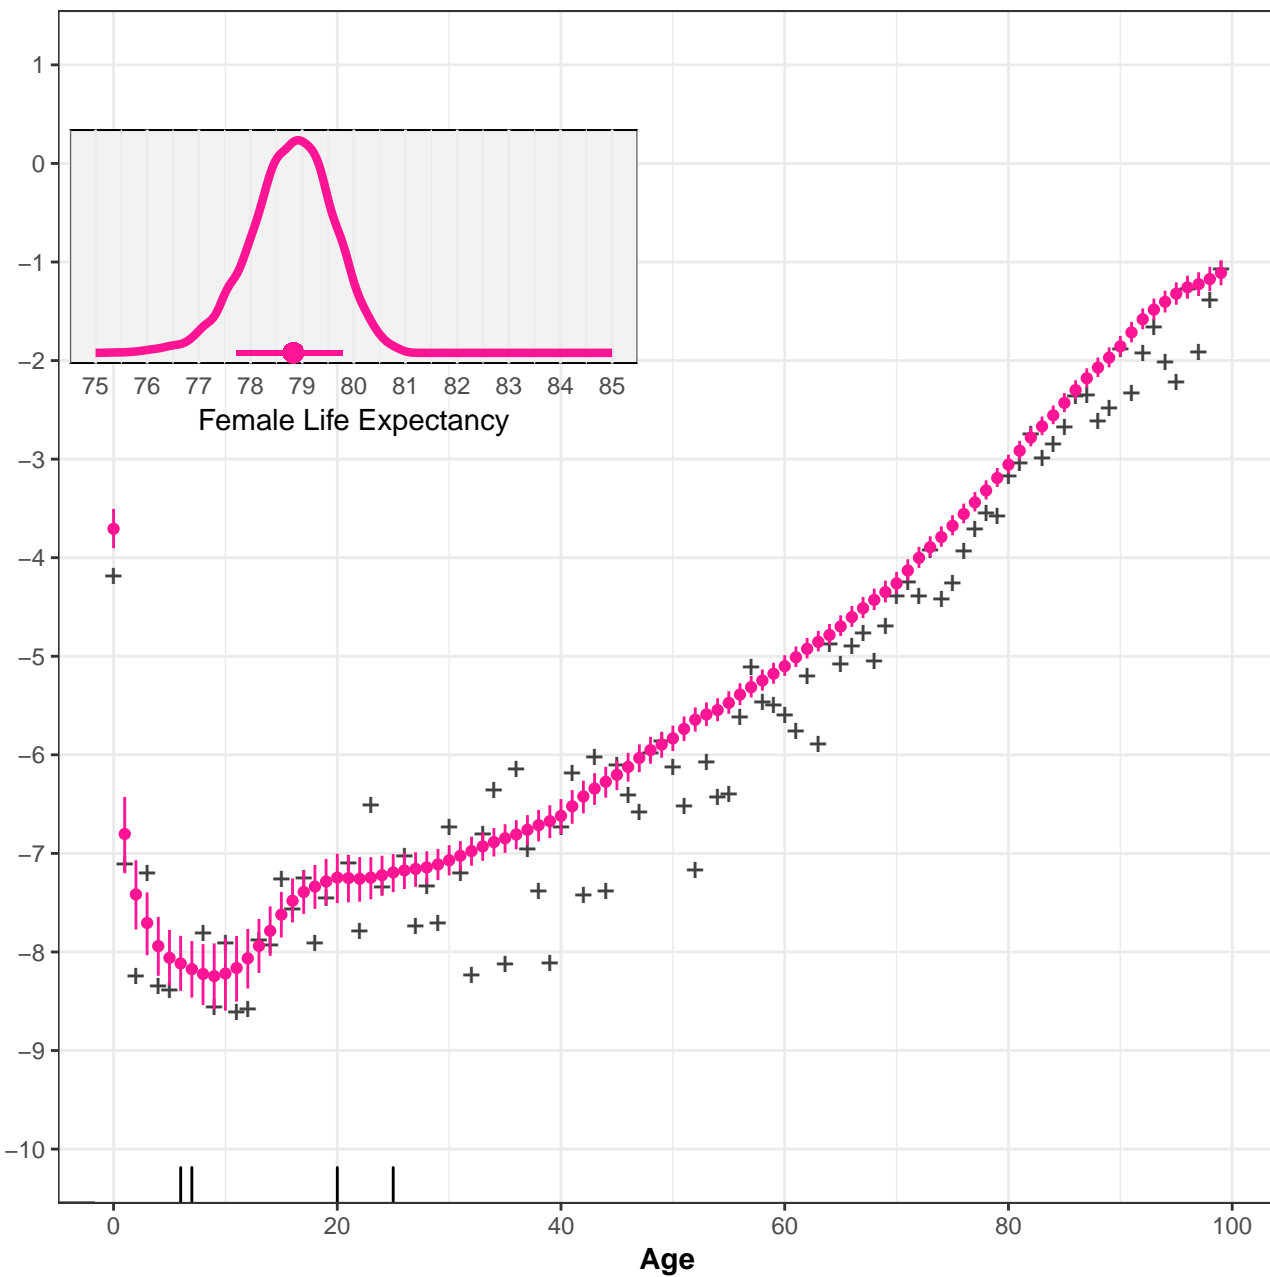

29001 Barreiras BA Female

29002 Cotegeipe BA Female

29003 Santa Maria da Vitória BA Female

29004 Juazeiro BA Female

29005 Paulo Afonso BA Female

29006 Barra BA Female

29007 Bom Jesus da Lapa BA Female

29008 Senhor do Bonfim BA Female

29017 Alagoinhas BA Female

29018 Entre Rios BA Female

29019 Catu BA Female

29020 Santo Antônio de Jesus BA Female

29021 Salvador BA Female

29022 Boqira BA Female

29023 Seabra BA Female

29024 Jequié BA Female