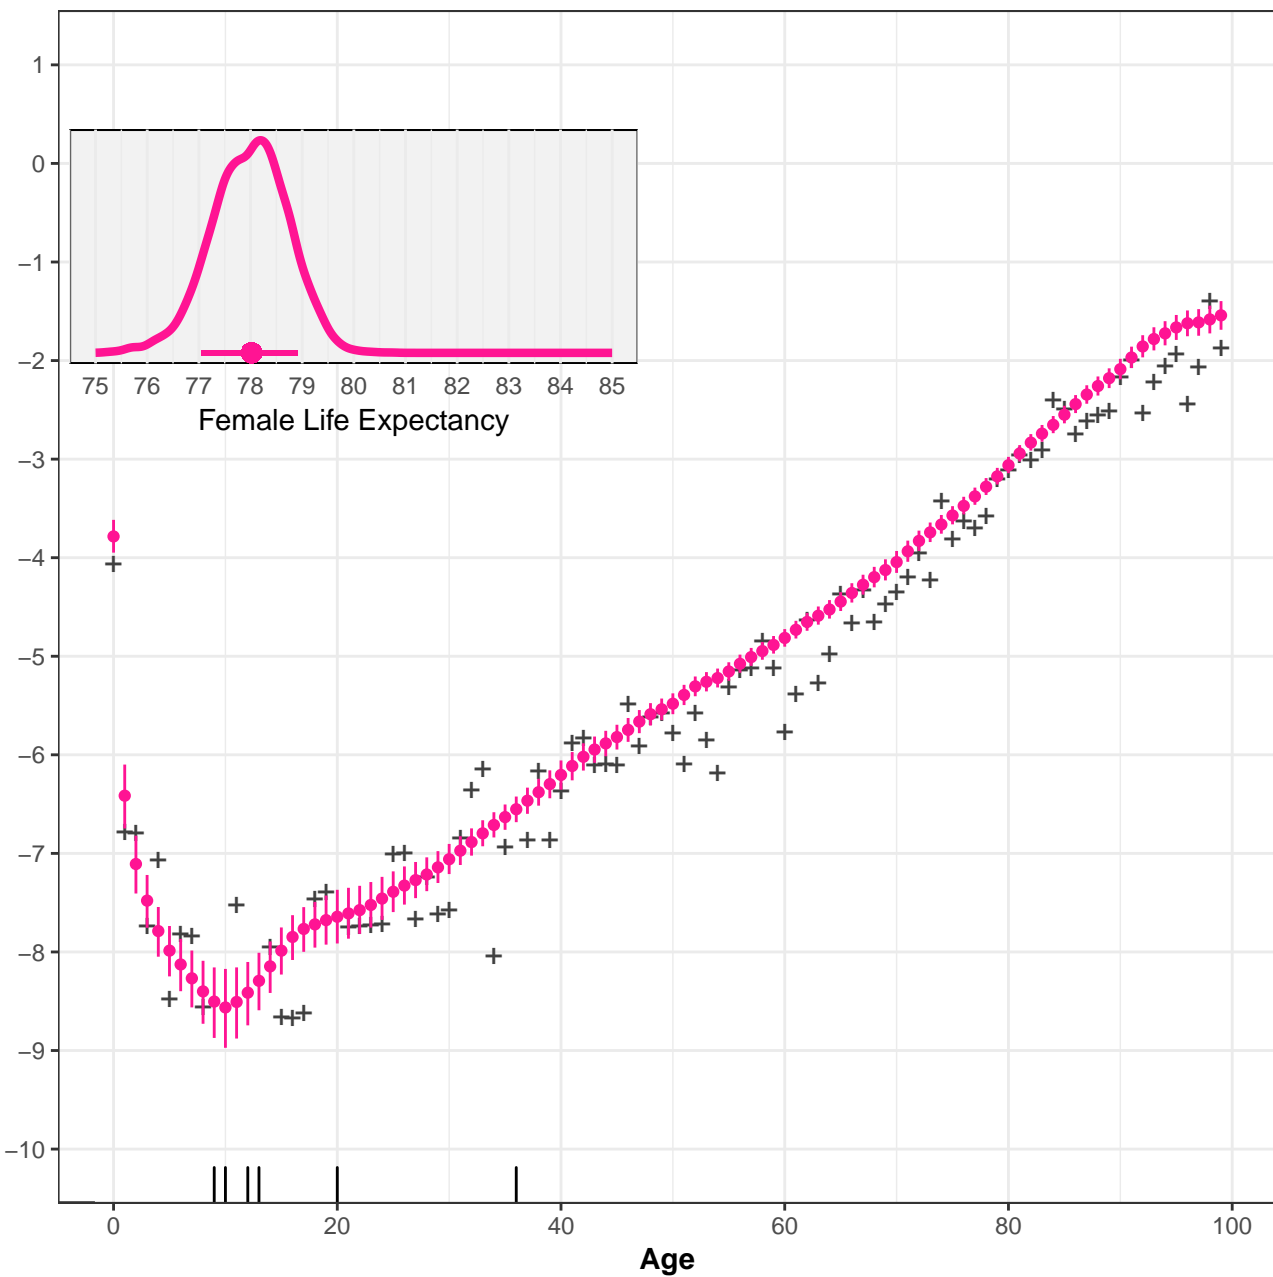

29001 Barreiras BA Female

29002 Cotegeipe BA Female

29003 Santa Maria da Vitória BA Female

29004 Juazeiro BA Female

29005 Paulo Afonso BA Female

29006 Barra BA Female

29007 Bom Jesus da Lapa BA Female

29008 Senhor do Bonfim BA Female

29009 Irecê BA Female

29010 Jacobina BA Female

29011 Itaberaba BA Female

29012 Feira de Santana BA Female

29013 Jeremoabo BA Female

29014 Euclides da Cunha BA Female

29015 Ribeira do Pombal BA Female

29016 Serrinha BA Female

29017 Alagoinhas BA Female

29018 Entre Rios BA Female

29019 Catu BA Female

29020 Santo Antônio de Jesus BA Female

29021 Salvador BA Female

29022 Boqira BA Female

29023 Seabra BA Female

29024 Jequié BA Female