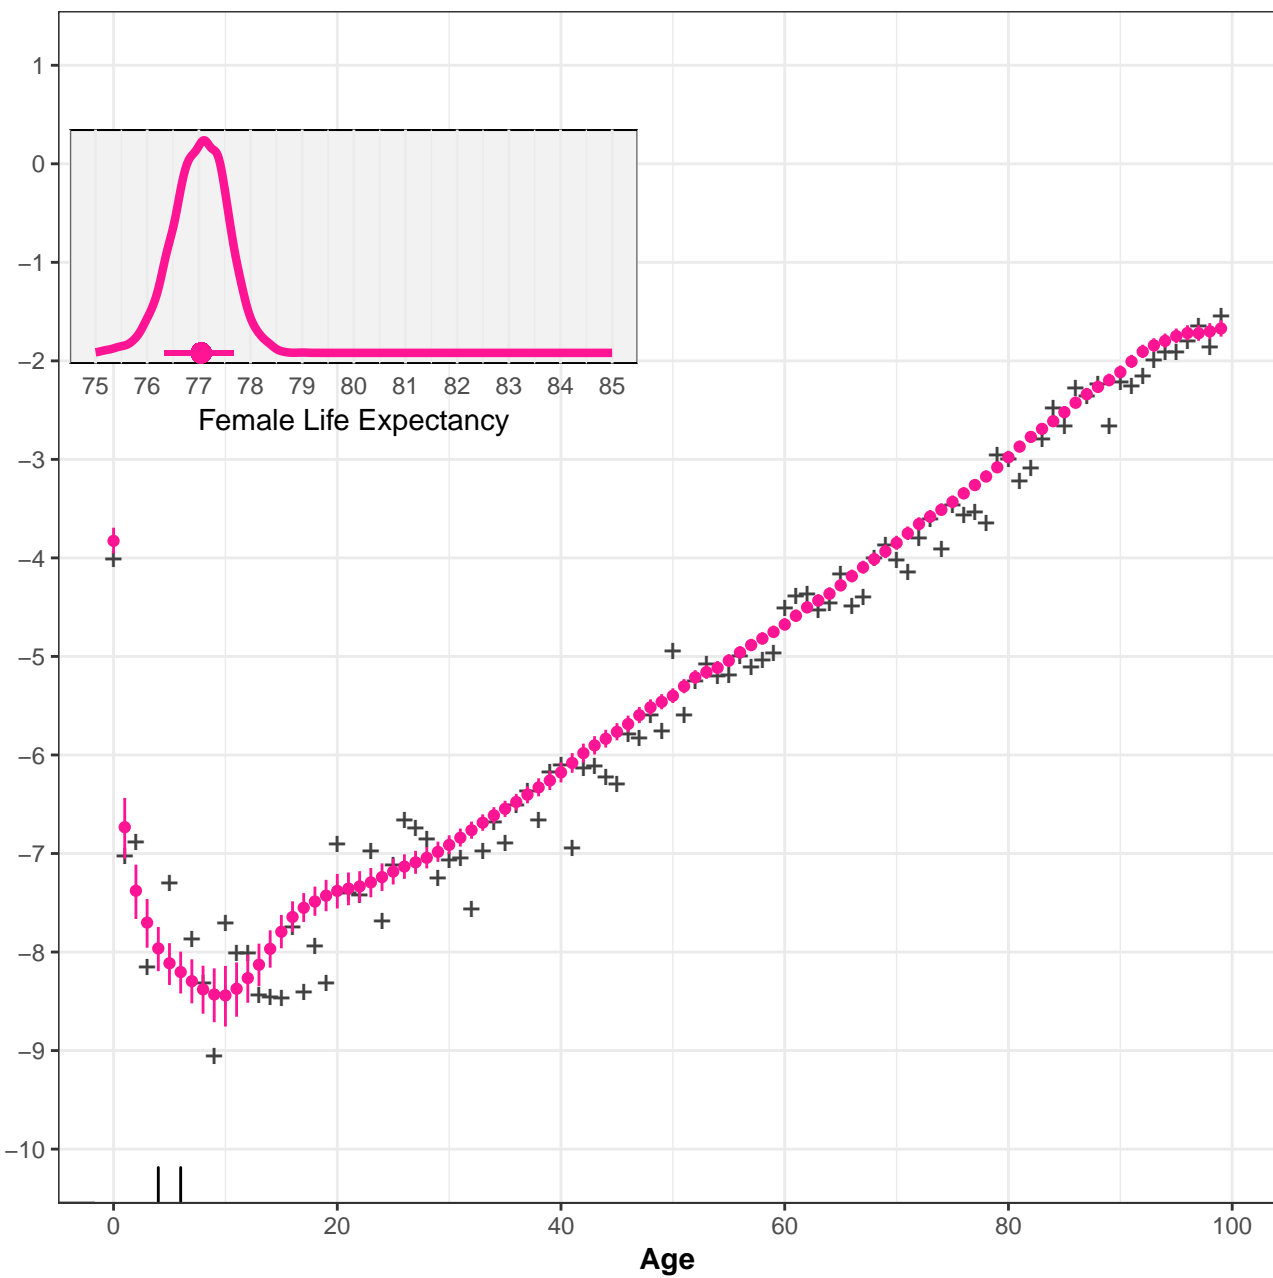

29001 Barreiras BA Female

29002 Cotegeipe BA Female

29003 Santa Maria da Vitória BA Female

29004 Juazeiro BA Female

29005 Paulo Afonso BA Female

29006 Barra BA Female

29007 Bom Jesus da Lapa BA Female

29008 Senhor do Bonfim BA Female

29009 Irecê BA Female

29010 Jacobina BA Female

29011 Itaberaba BA Female

29012 Feira de Santana BA Female

29013 Jeremoabo BA Female

29014 Euclides da Cunha BA Female

29015 Ribeira do Pombal BA Female

29016 Serrinha BA Female

29017 Alagoinhas BA Female

29018 Entre Rios BA Female

29019 Catu BA Female

29020 Santo Antônio de Jesus BA Female

29021 Salvador BA Female

29022 Boqira BA Female

29023 Seabra BA Female

29024 Jequié BA Female