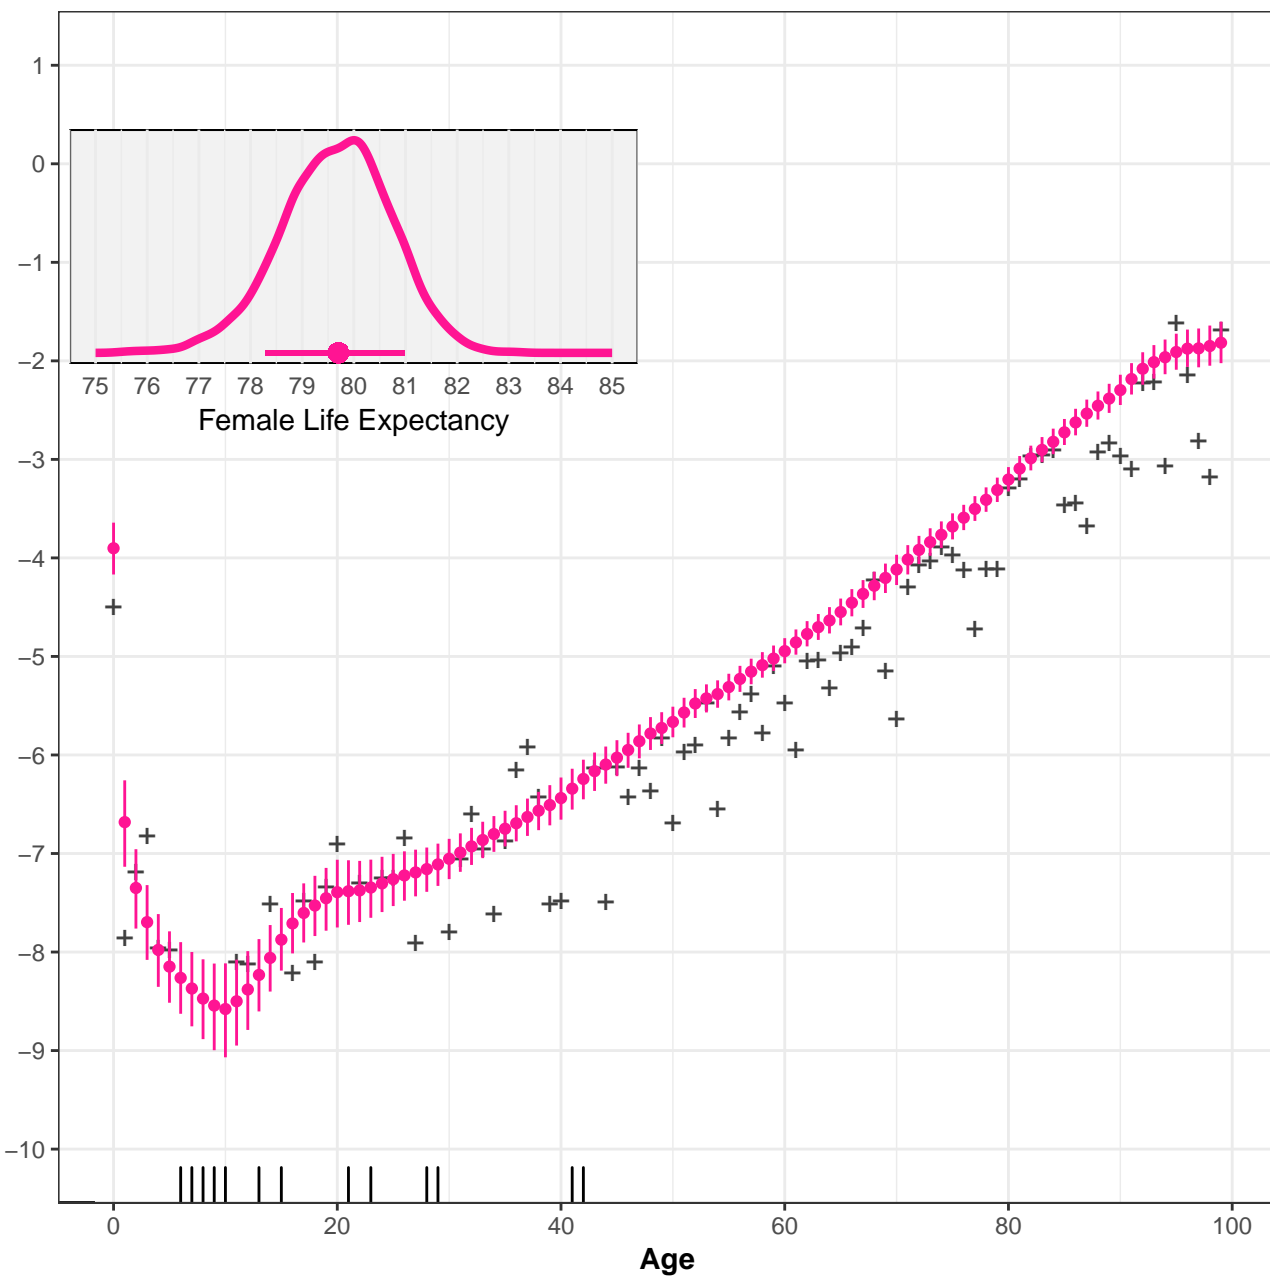

29001 Barreiras BA Female

29002 Cotegeipe BA Female

29003 Santa Maria da Vitória BA Female

29004 Juazeiro BA Female

29005 Paulo Afonso BA Female

29006 Barra BA Female

29007 Bom Jesus da Lapa BA Female

29008 Senhor do Bonfim BA Female

29009 Irecê BA Female

29010 Jacobina BA Female

29011 Itaberaba BA Female

29012 Feira de Santana BA Female

29013 Jeremoabo BA Female

29014 Euclides da Cunha BA Female

29015 Ribeira do Pombal BA Female

29016 Serrinha BA Female

29017 Alagoinhas BA Female

29018 Entre Rios BA Female

29019 Catu BA Female

29020 Santo Antônio de Jesus BA Female

29021 Salvador BA Female

29022 Boqira BA Female

29023 Seabra BA Female

29024 Jequié BA Female