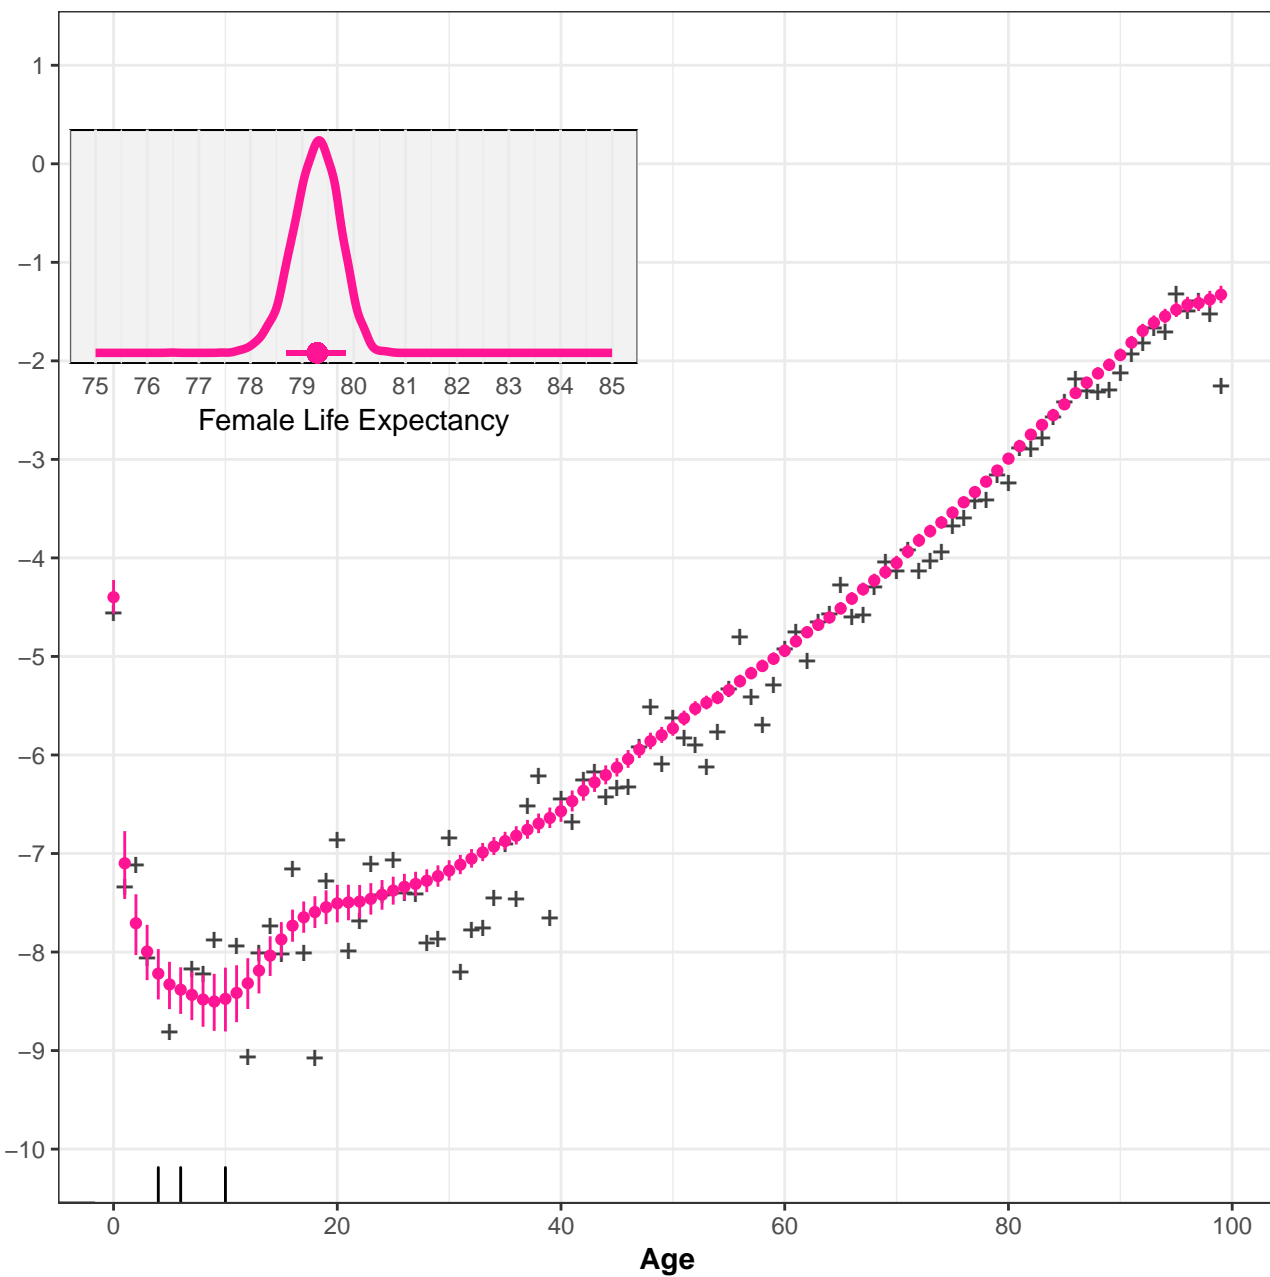

23023 Baixo Jaguaribe CE Female