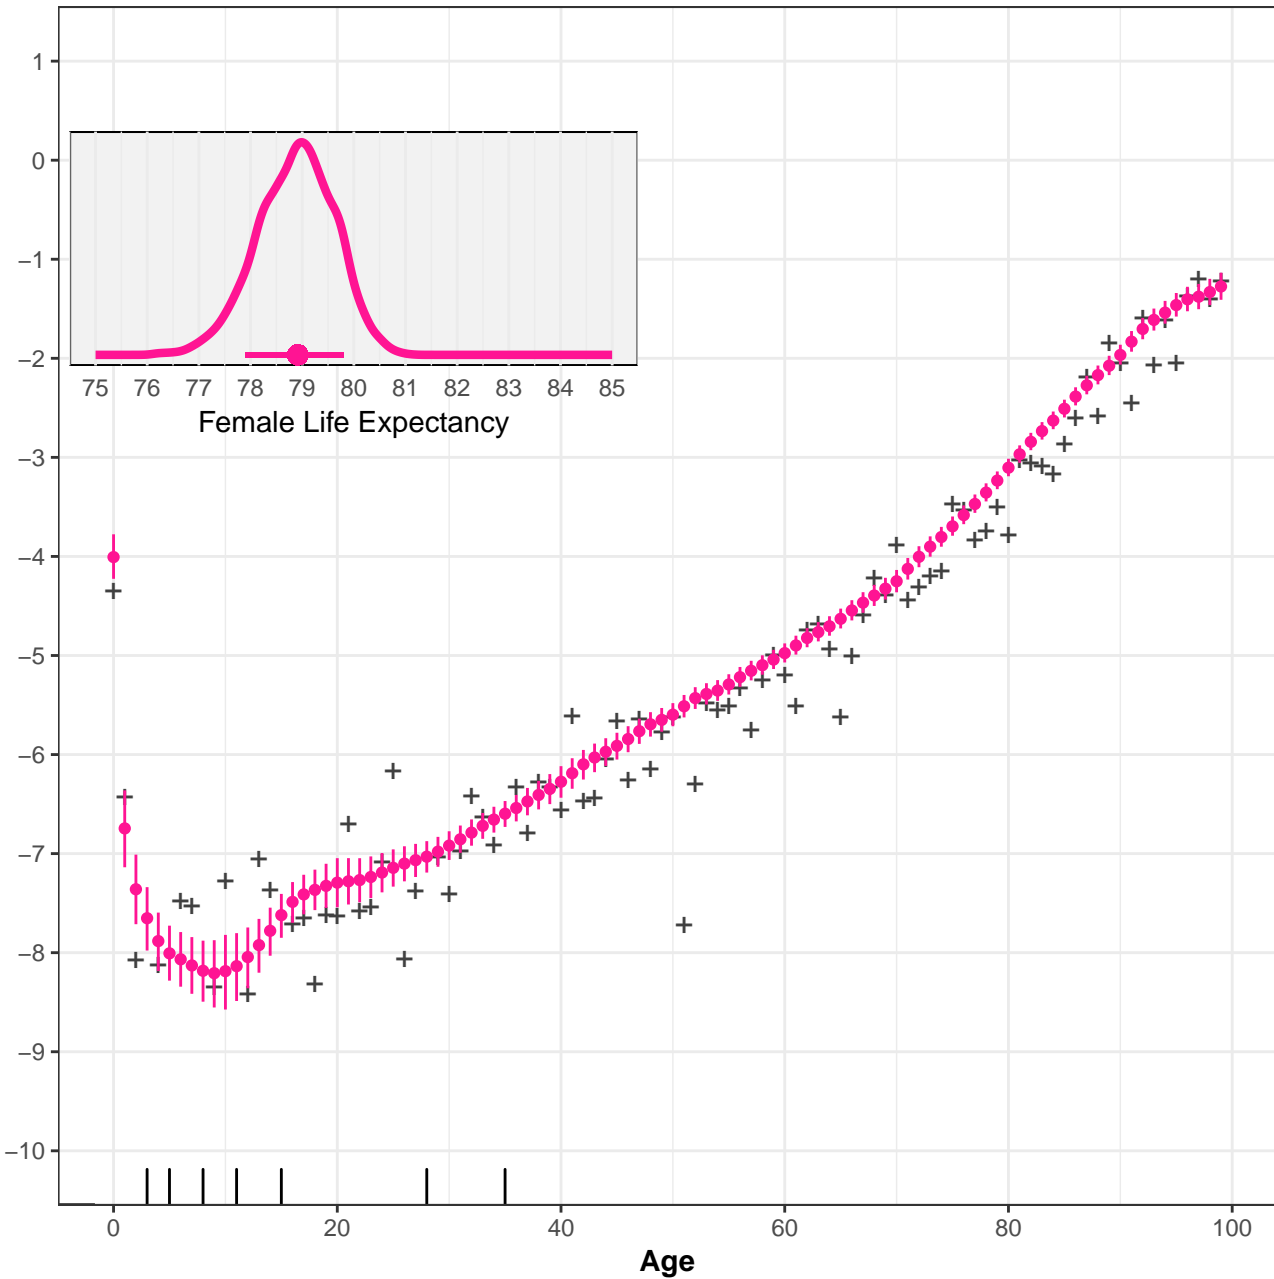

23020 Sertão de Inhamuns CE Female