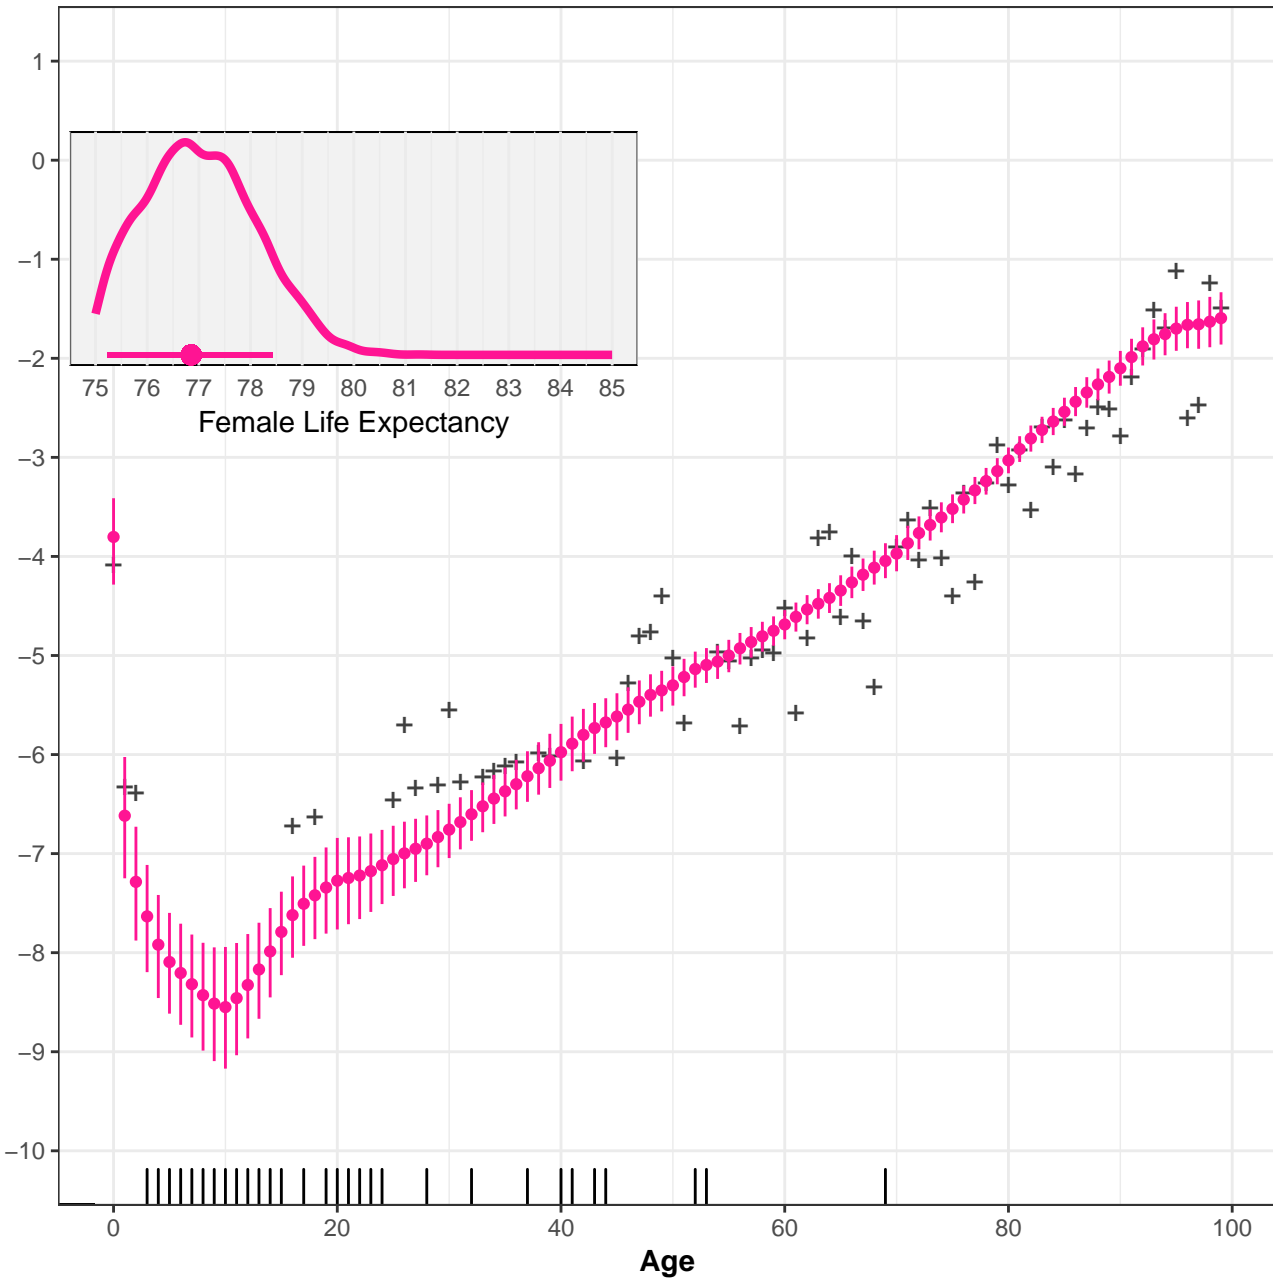

23004 Meruoca CE Female