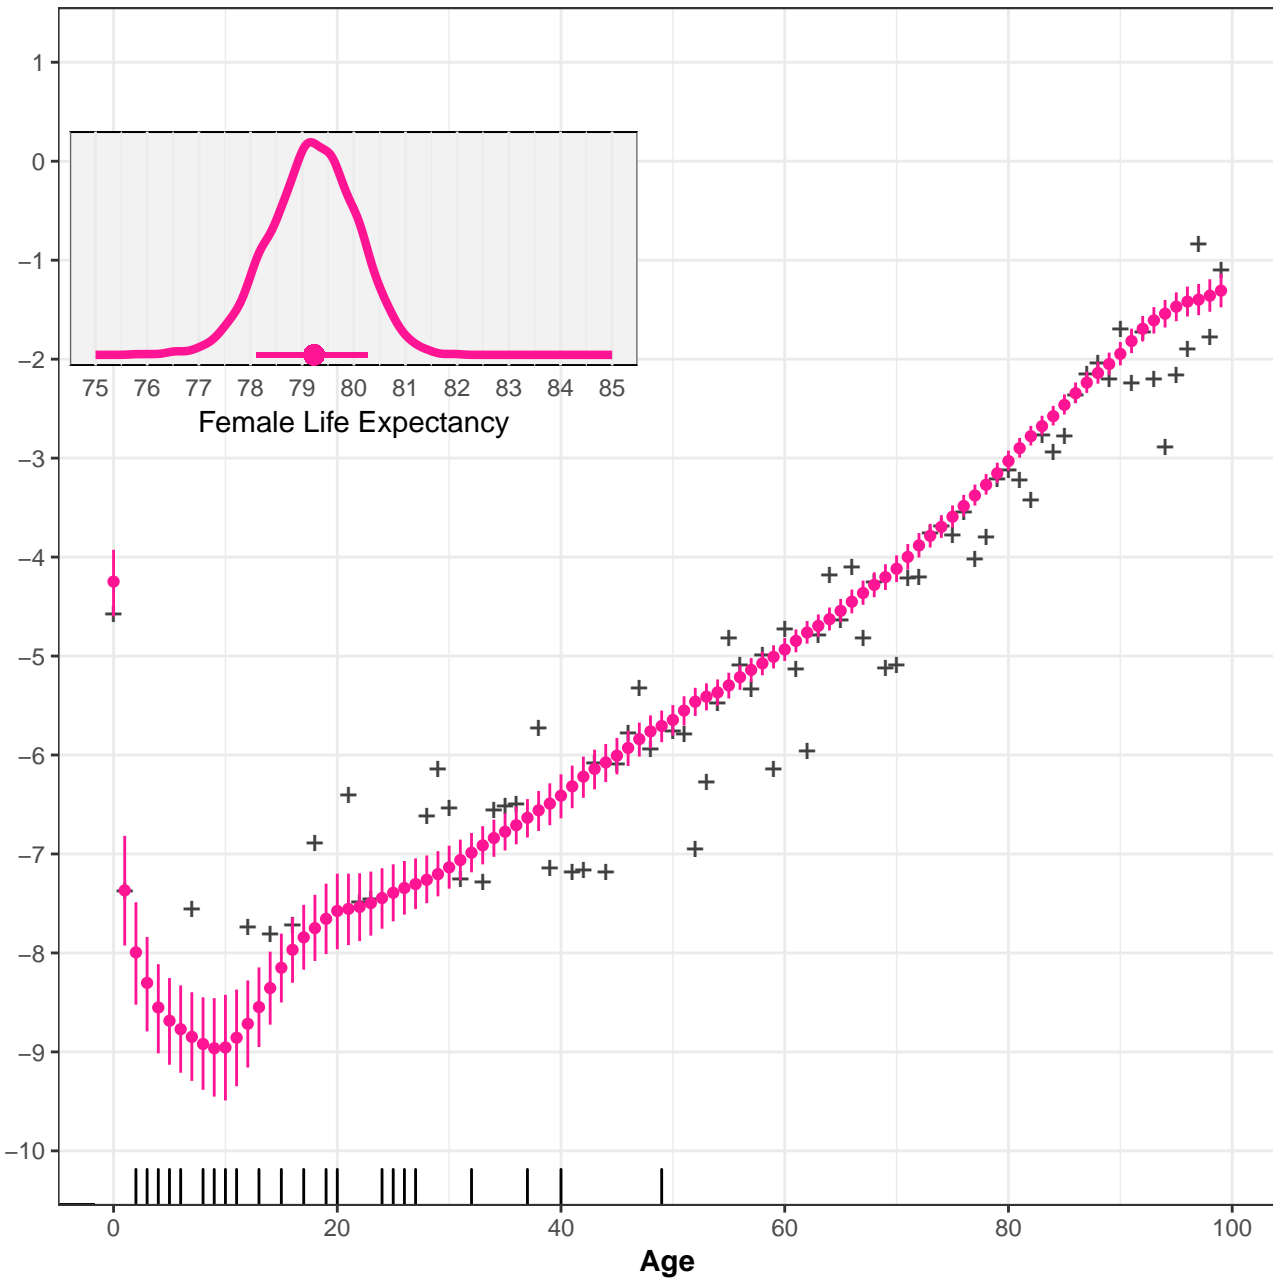

23007 Santa Quitéria CE Female