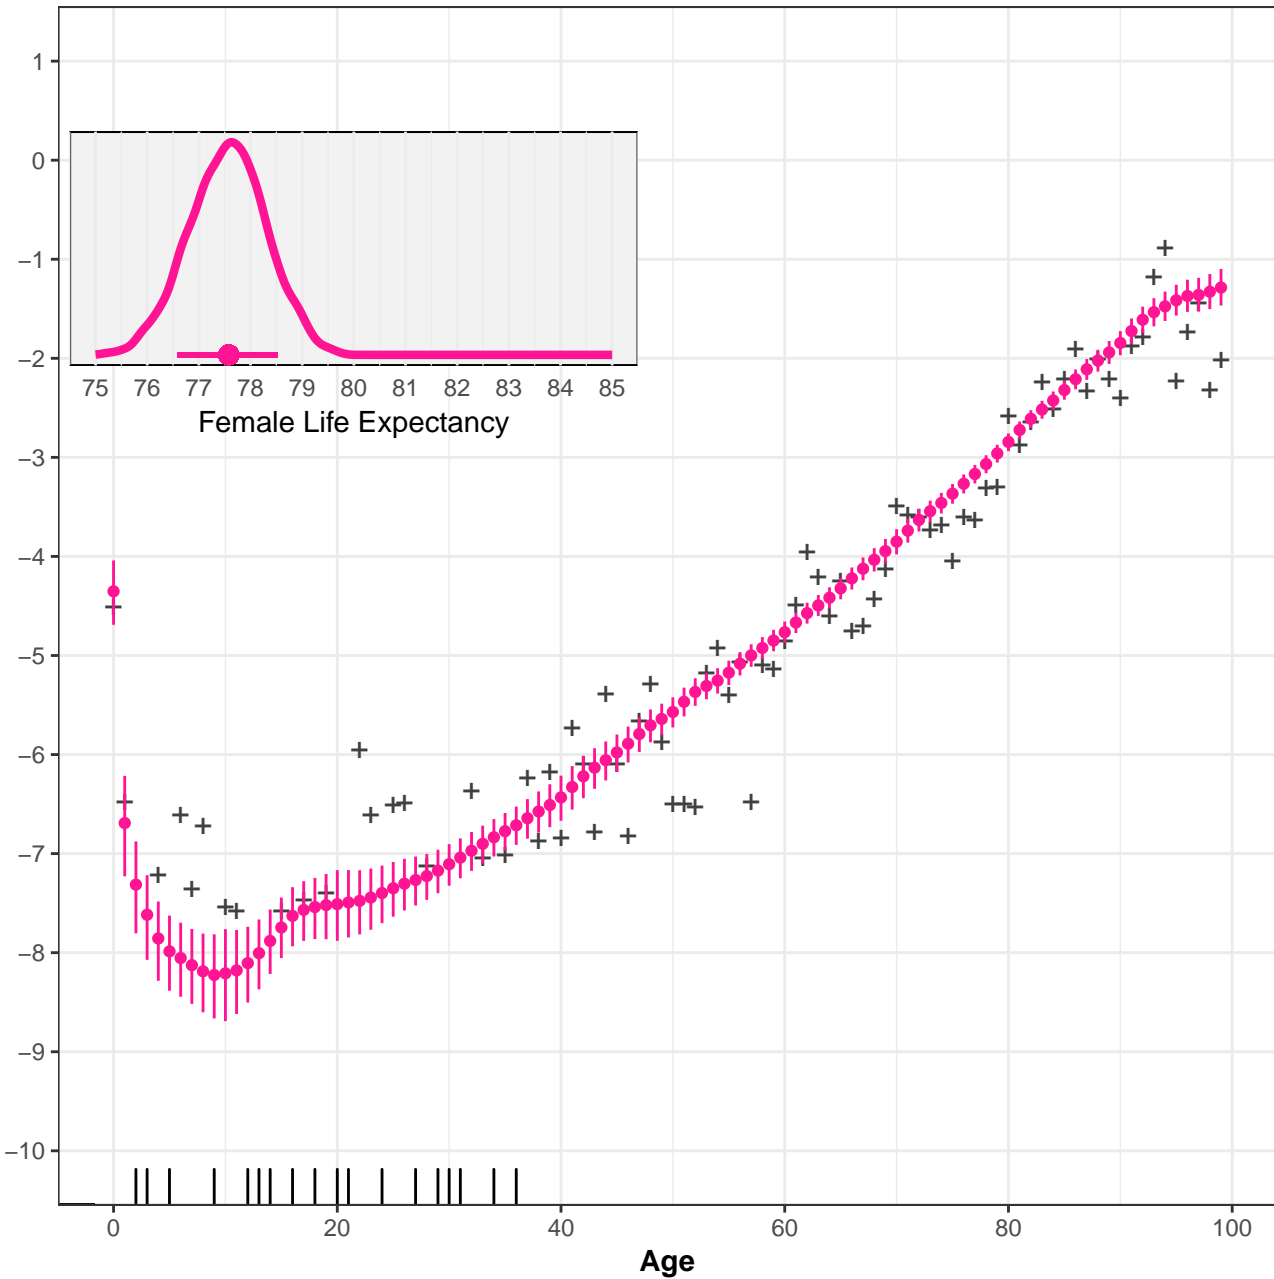

23003 Coreaú CE Female