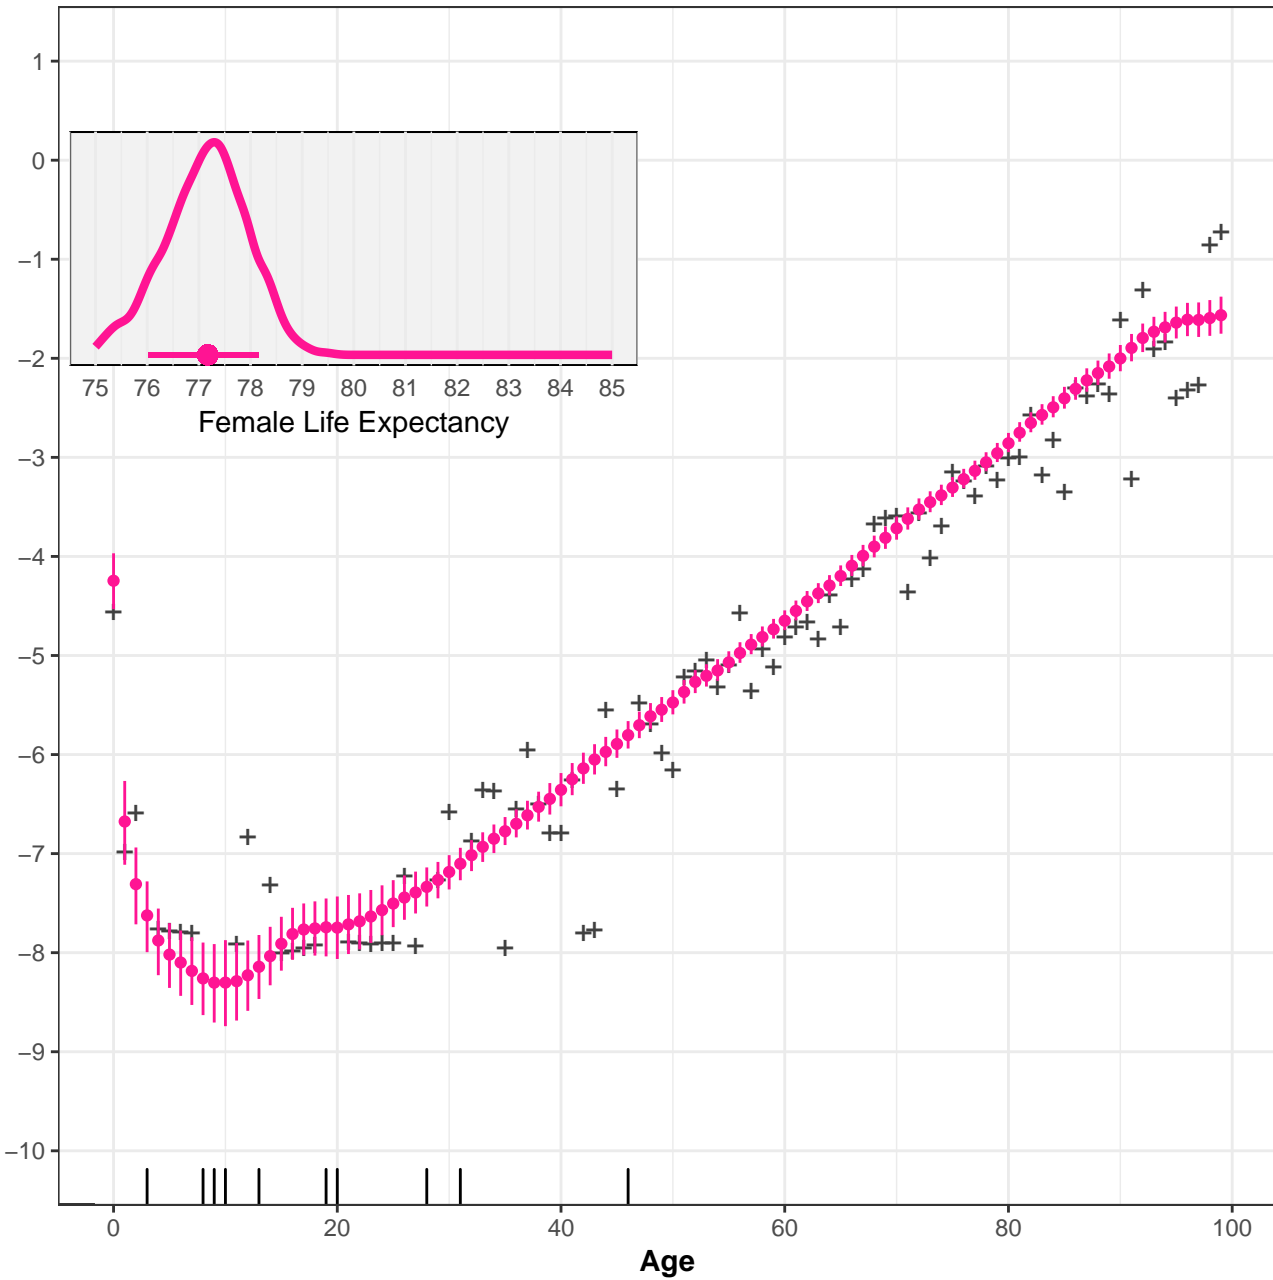

52014 Vale do Rio dos Bois GO Female